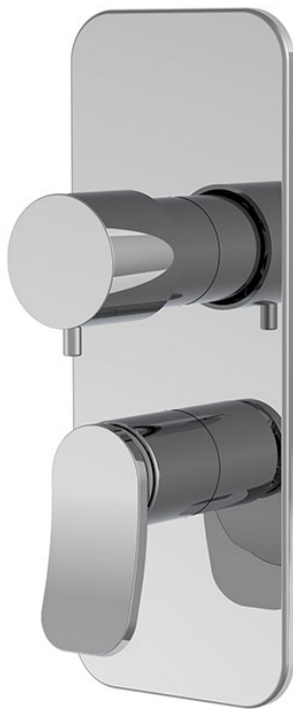

Code F3809X6

BUILT-IN MIXER WITH 2/3 OUTLETS DIVERTER

- exposed part only
- 2/3 outlets diverter
- metal plate
- **built-in part to be ordered separately**

IMAGE

Finishing

-  CHROM
CR
-  BRUSHED NICKEL
SN
-  BLACK CHROME
CN
-  BRUSHED BLACK CHROME
CS
-  WHITE MATT
BS
-  BLACK MATT
NS
-  GOLD
OR
-  BRUSHED GOLD
OS
-  OLD BRONZE
BR
-  ANTIQUE COPPER
RA