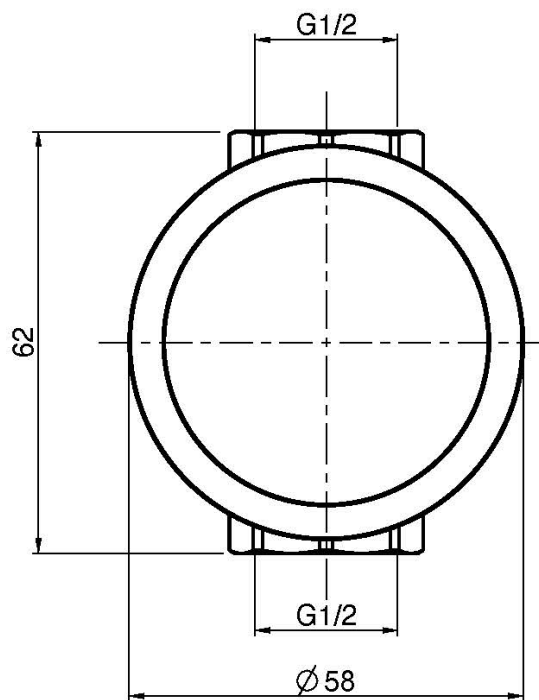

This drawing is the property of FIMA Carlo Frattini. Any complete or partial reproduction, or any transmission to third party without FIMA Carlo Frattini authorization is forbidden.