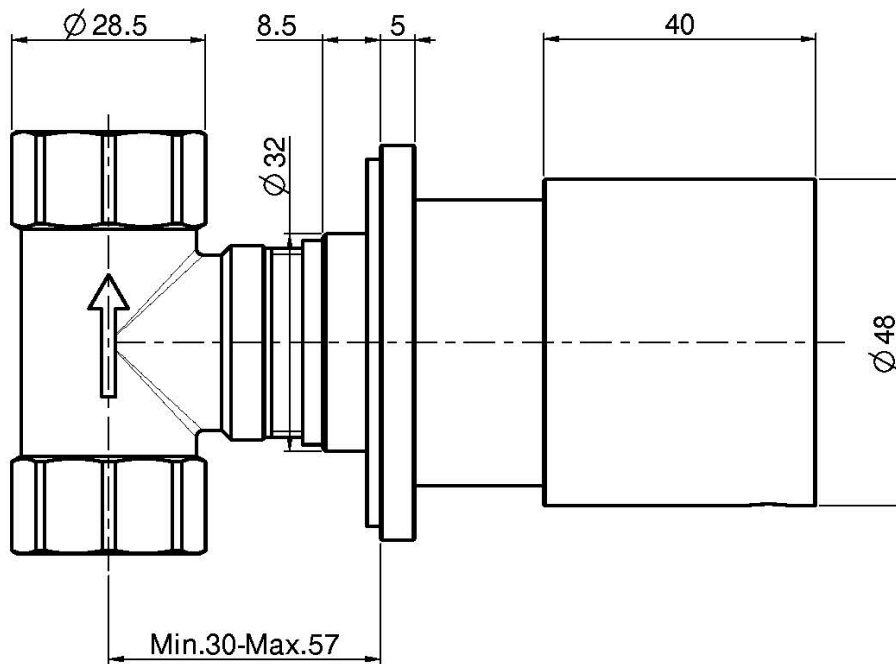

This drawing is the property of FIMA Carlo Frattini. Any complete or partial reproduction, or any transmission to third party without FIMA Carlo Frattini authorization is forbidden.