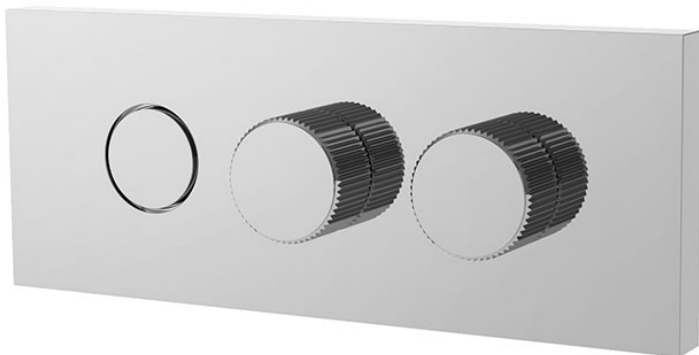

Code F5951/1

WALL MOUNTED WASH BASIN MIXER WITH ON/OFF BUTTON

- exposed part only
- supply tube 600 mm
- mechanical mixing handle
- flow regulating knob
- on/off water flow push button
- 1"1/4 brass click clack pop-up waste
- **built-in part to be ordered separately**

IMAGE

Finishing

- CHROM
  CR
- BRUSHED NICKEL
  SN
- BLACK CHROME
  CN
- BRUSHED BLACK CHROME
  CS
- WHITE MATT
  BS
- BLACK MATT
  NS
- GOLD
  OR
- BRUSHED GOLD
  OS
- OLD BRONZE
  BR
- ANTIQUE COPPER
  RA

PRODUCTS NEEDED TO BE ORDERED SEPARATELY

[Built-in part](#)

See the general sales conditions in our current pricelist