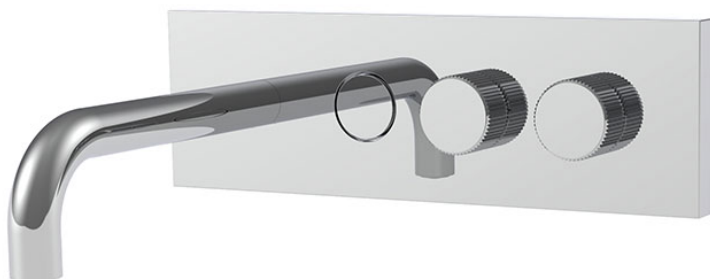

Code F5951X5

## WALL MOUNTED WASH BASIN MIXER WITH ON/OFF BUTTON

- exposed part only
- supply tube 600 mm
- on/off water flow push button
- mechanical mixing handle
- flow regulating knob
- 1"1/4 brass click clack pop-up waste
- **built-in part to be ordered separately**

### IMAGE