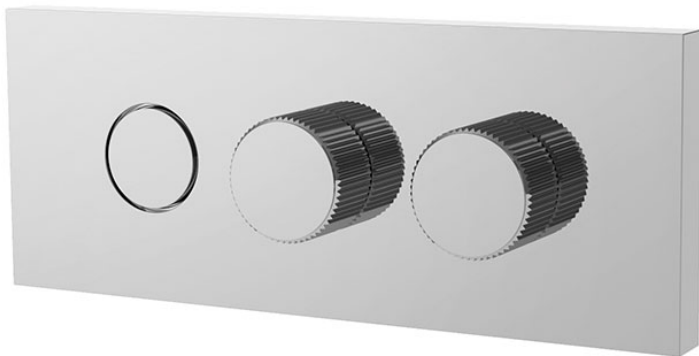

Code F5959X2

SINGLE LEVER BATH AND SHOWER MIXER FOR, CONCEALED INSTALLATION WITH 2 OUTLETS DIVERTER

- exposed part only
- mechanical mixing handle
- handle for opening and adjusting the flow
- push-button diverter
- **built-in part to be ordered separately**

IMAGE

Finishing

- CHROM
  CR
- BRUSHED NICKEL
  SN
- BLACK CHROME
  CN
- BRUSHED BLACK CHROME
  CS
- WHITE MATT
  BS
- BLACK MATT
  NS
- GOLD
  OR
- BRUSHED GOLD
  OS
- OLD BRONZE
  BR
- ANTIQUE COPPER
  RA

PRODUCTS NEEDED TO BE ORDERED SEPARATELY

[Built-in part](#)

See the general sales conditions in our current pricelist