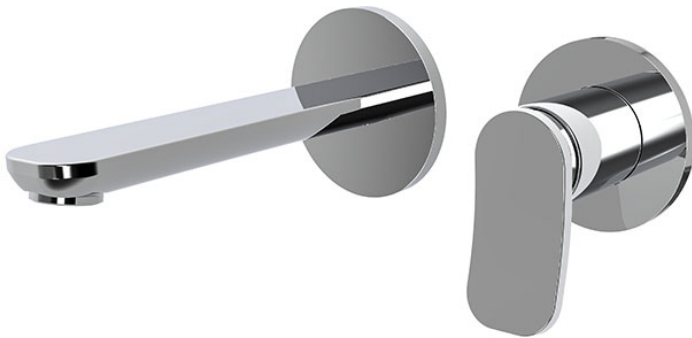

Code F3821X8

WALL MOUNTED WASH BASIN MIXER

- exposed part only
- 1"1/4 brass click clack pop-up waste
- metal plate
- **built-in part to be ordered separately**

IMAGE

Finishing

-  CHROM
CR
-  BRUSHED NICKEL
SN
-  BLACK CHROME
CN
-  BRUSHED BLACK CHROME
CS
-  WHITE MATT
BS
-  BLACK MATT
NS
-  GOLD
OR
-  BRUSHED GOLD
OS
-  OLD BRONZE
BR
-  ANTIQUE COPPER
RA