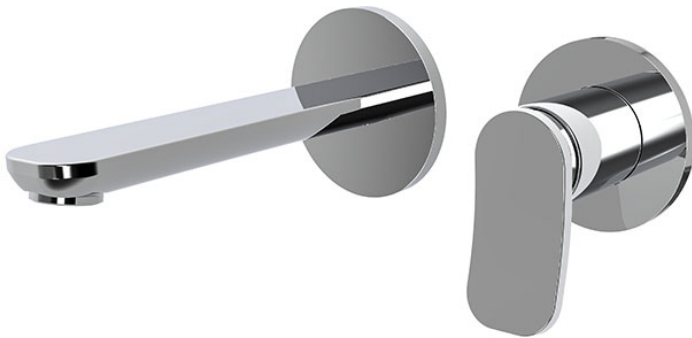

Code F3821LX8

WALL MOUNTED WASH BASIN MIXER

- exposed part only
- 1"1/4 brass click clack pop-up waste
- metal plate
- **built-in part to be ordered separately**

IMAGE

Finishing

-  CHROM
CR
-  BRUSHED NICKEL
SN
-  BLACK CHROME
CN
-  BRUSHED BLACK CHROME
CS
-  WHITE MATT
BS
-  BLACK MATT
NS
-  GOLD
OR
-  BRUSHED GOLD
OS
-  OLD BRONZE
BR
-  ANTIQUE COPPER
RA