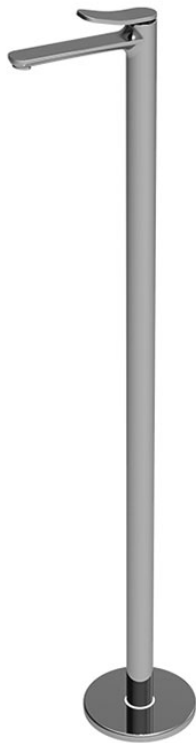

Code F3801/P

FLOOR MOUNTED BASIN MIXER

- spout 165 mm
- height floor/aerator 1062 mm
- rotation tolerance up to 25°
- **built-in part to be ordered separately**

IMAGE

Finishing

-  CHROM
CR
-  BRUSHED NICKEL
SN
-  BLACK CHROME
CN
-  BRUSHED BLACK CHROME
CS
-  WHITE MATT
BS
-  BLACK MATT
NS
-  GOLD
OR
-  BRUSHED GOLD
OS
-  OLD BRONZE
BR
-  ANTIQUE COPPER
RA