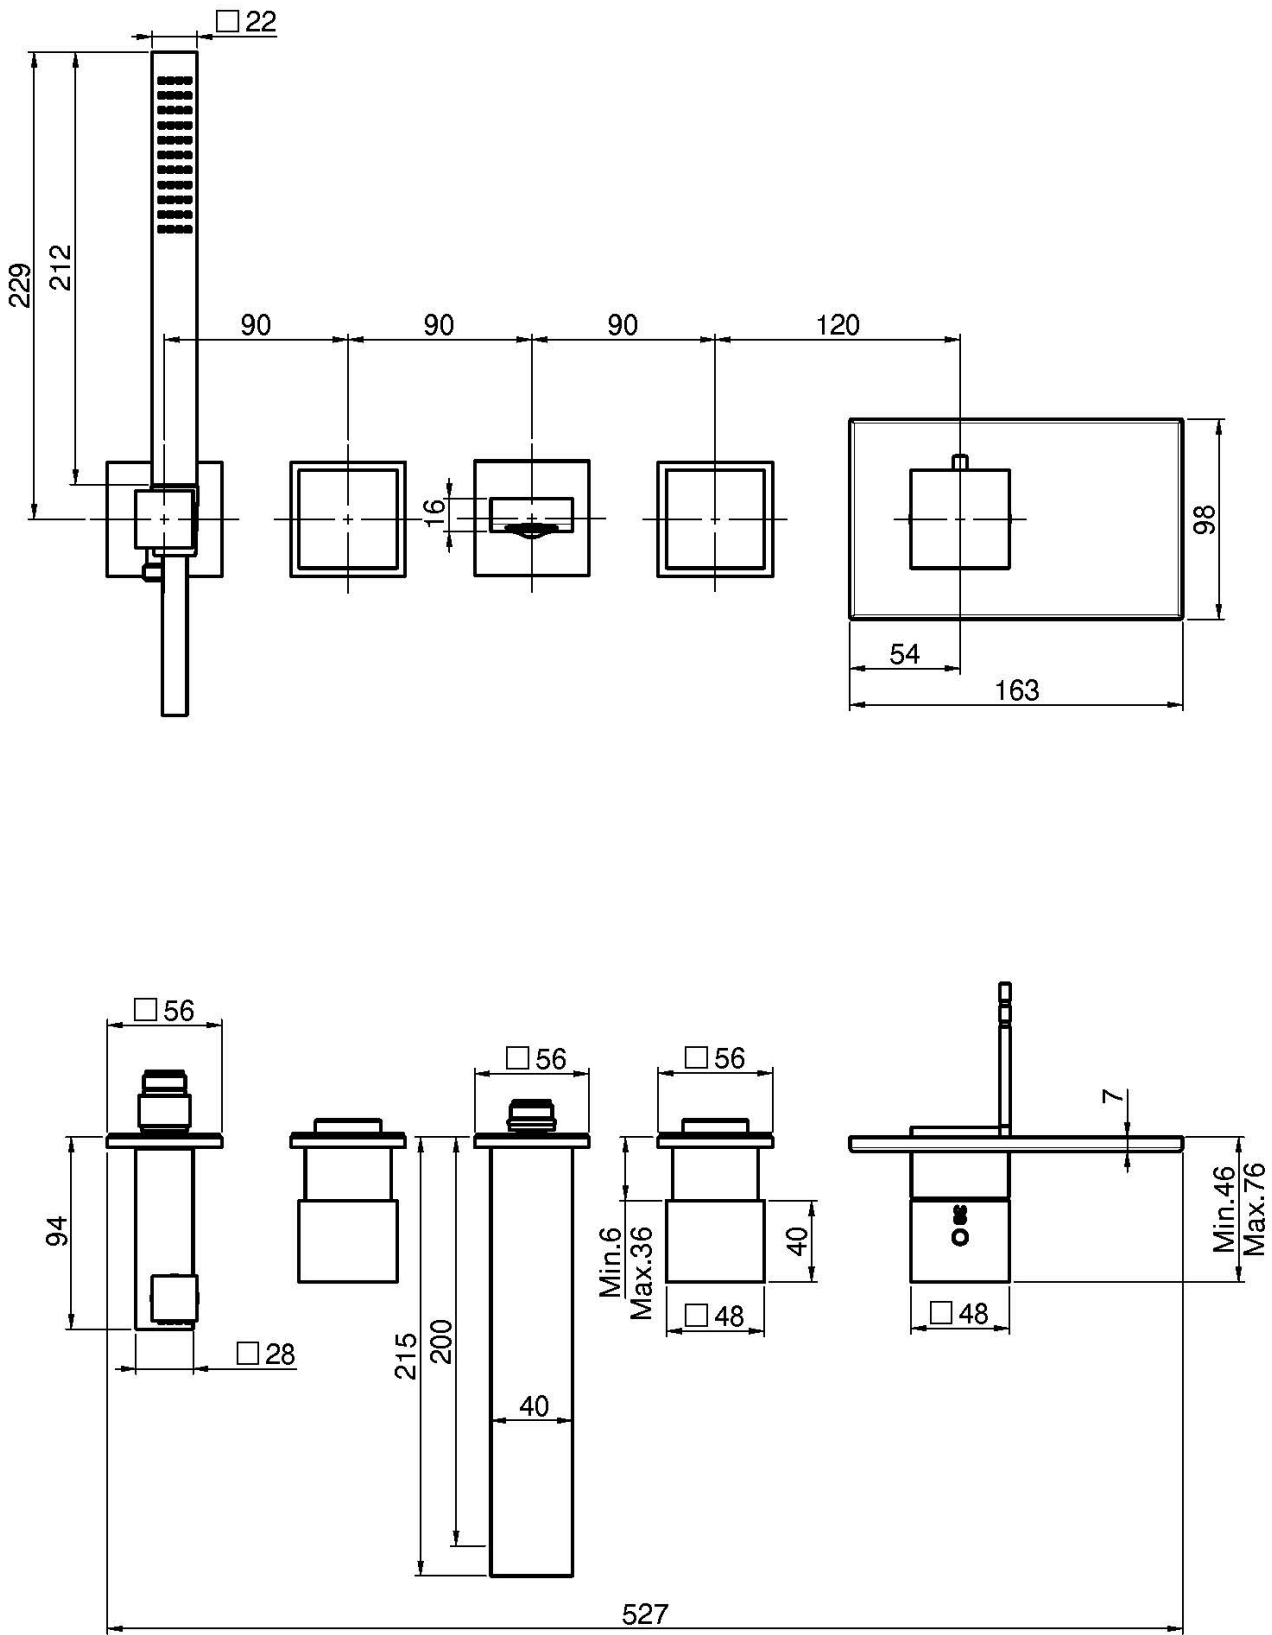

This drawing is the property of FIMA Carlo Frattini. Any complete or partial reproduction, or any transmission to third party without FIMA Carlo Frattini authorization is forbidden.