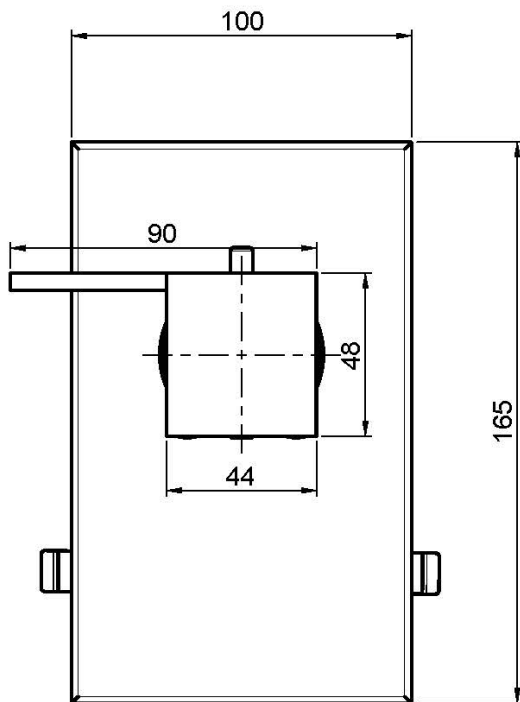

This drawing is the property of FIMA Carlo Frattini. Any complete or partial reproduction, or any transmission to third party without FIMA Carlo Frattini authorization is forbidden.