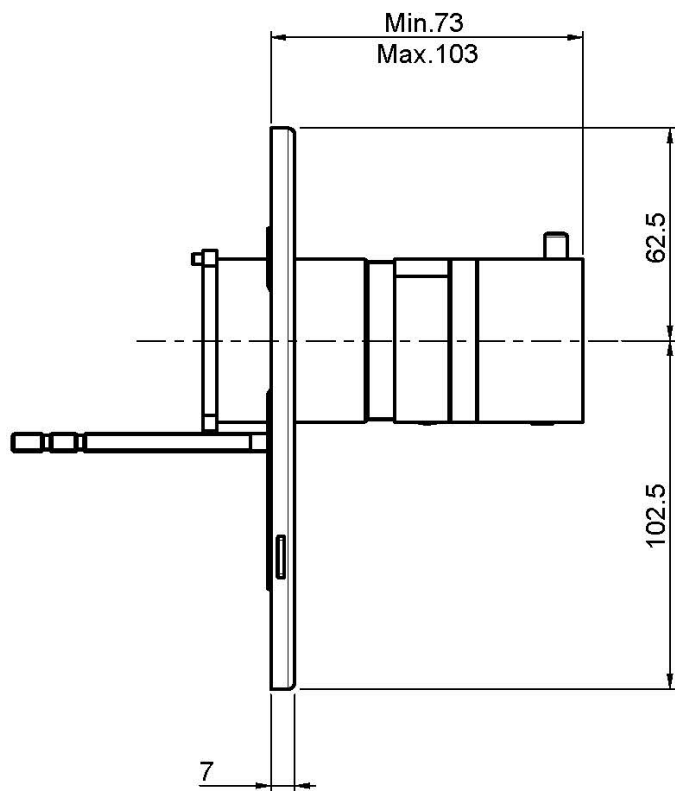

This drawing is the property of FIMA Carlo Frattini. Any complete or partial reproduction, or any transmission to third party without FIMA Carlo Frattini authorization is forbidden.