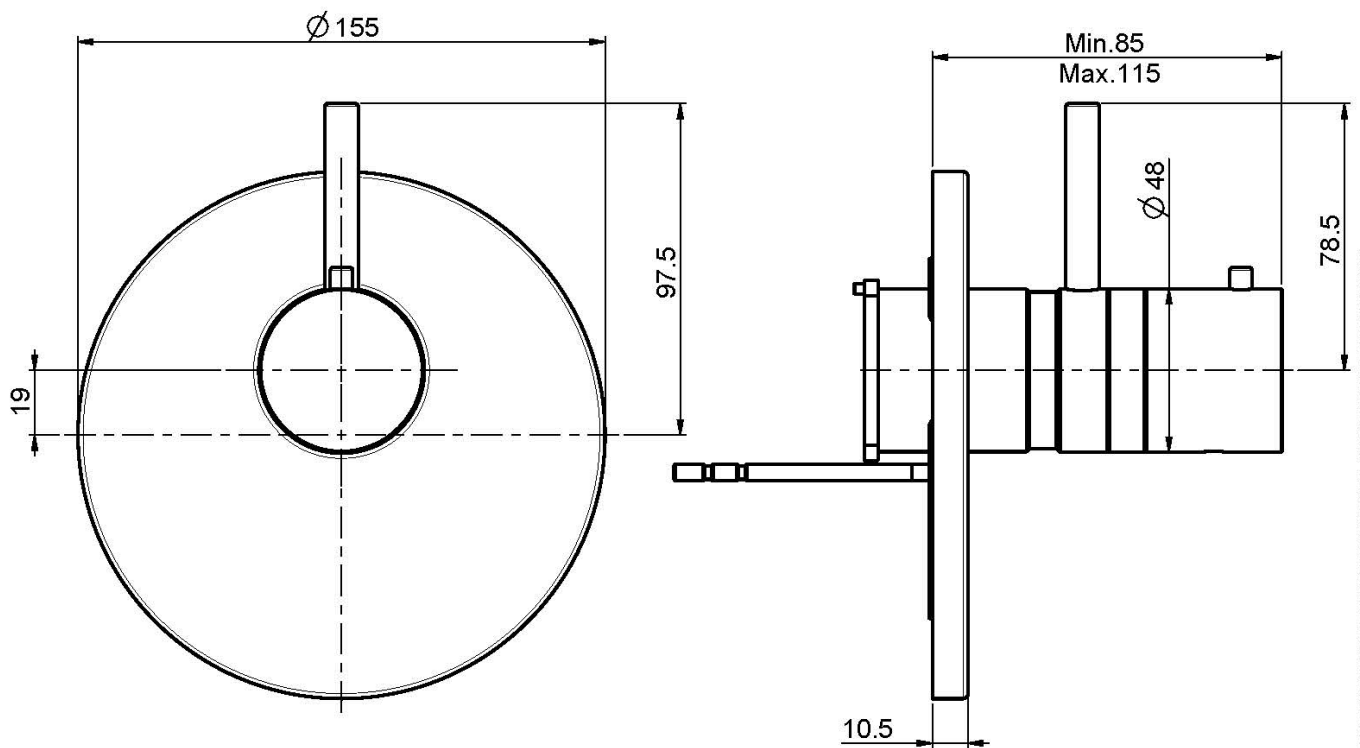

This drawing is the property of FIMA Carlo Frattini. Any complete or partial reproduction, or any transmission to third party without FIMA Carlo Frattini authorization is forbidden.