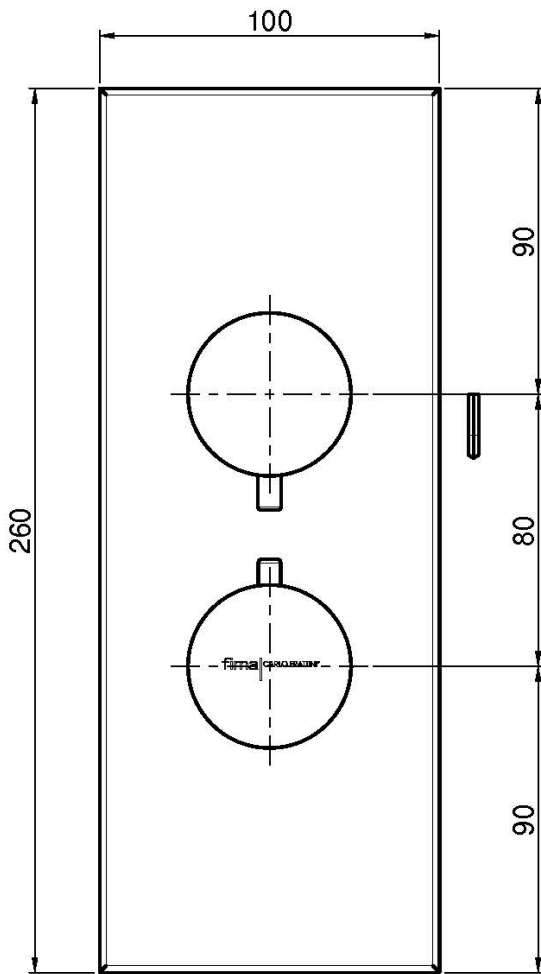

This drawing is the property of FIMA Carlo Frattini. Any complete or partial reproduction, or any transmission to third party without FIMA Carlo Frattini authorization is forbidden.