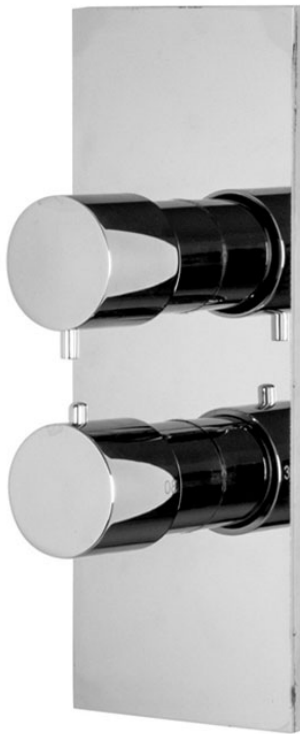

Code F3939X7

**THERMOSTATIC MIXER FOR CONCEALED
INSTALLATION WITH 2/3 OUTLETS
DIVERTER**

- exposed part only
- 2/3 outlets diverter
- **built-in part to be ordered separately**

IMAGE

Finishing

-  CHROM
CR
-  BRUSHED NICKEL
SN
-  BLACK CHROME
CN
-  BRUSHED BLACK CHROME
CS
-  WHITE MATT
BS
-  BLACK MATT
NS
-  GOLD
OR
-  BRUSHED GOLD
OS
-  OLD BRONZE
BR
-  ANTIQUE COPPER
RA