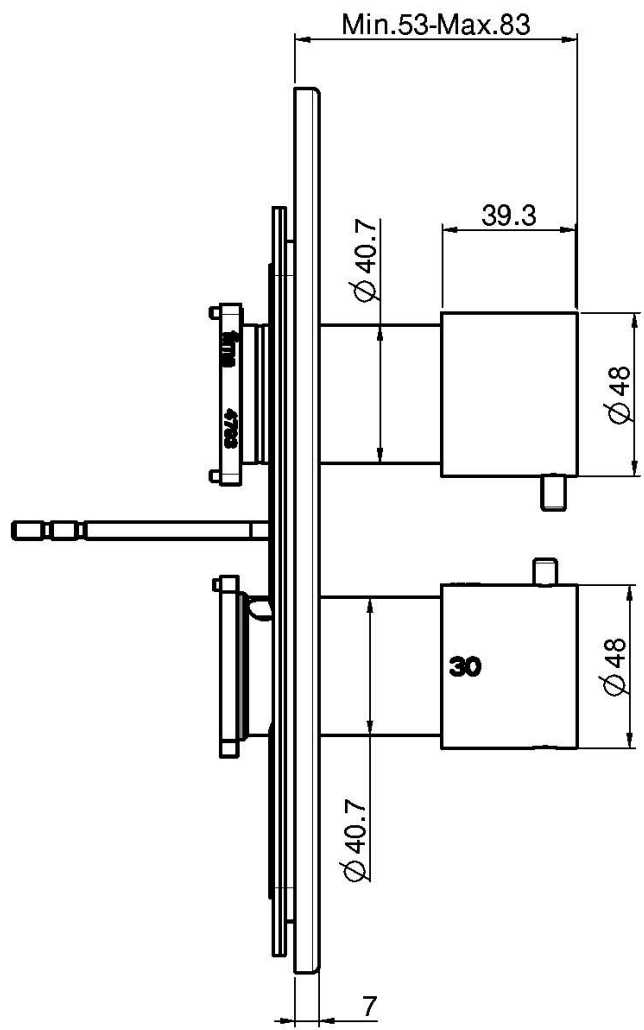

This drawing is the property of FIMA Carlo Frattini. Any complete or partial reproduction, or any transmission to third party without FIMA Carlo Frattini authorization is forbidden.