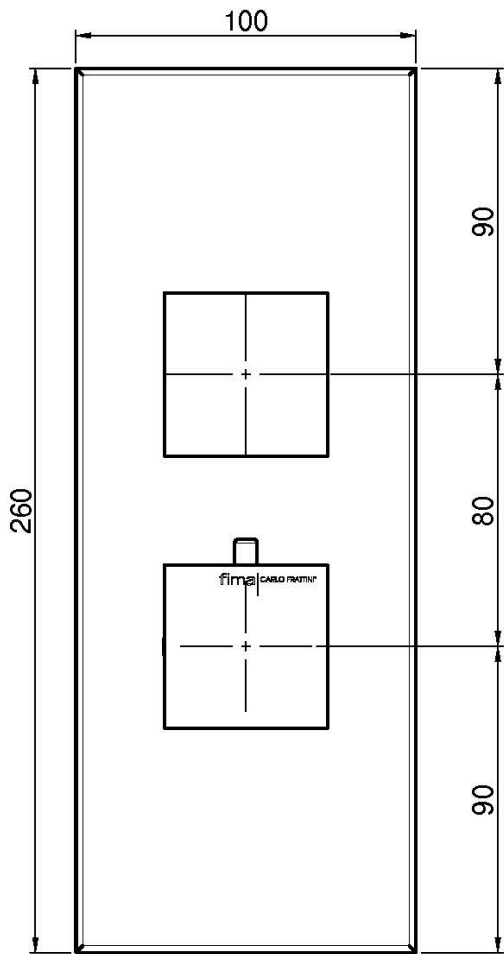

This drawing is the property of FIMA Carlo Frattini. Any complete or partial reproduction, or any transmission to third party without FIMA Carlo Frattini authorization is forbidden.