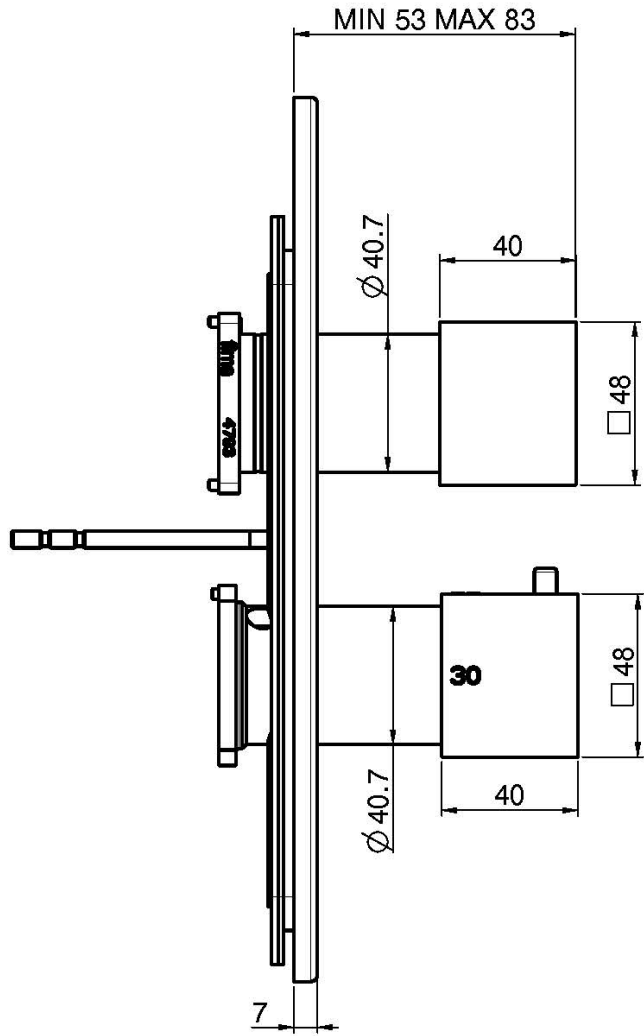

This drawing is the property of FIMA Carlo Frattini. Any complete or partial reproduction, or any transmission to third party without FIMA Carlo Frattini authorization is forbidden.