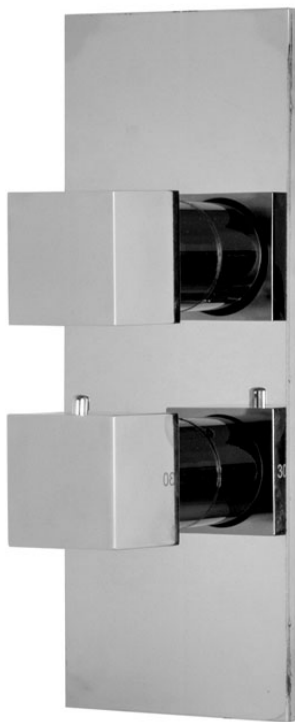

Code F3509X7

THERMOSTATIC MIXER FOR CONCEALED INSTALLATION WITH 2/3 OUTLETS DIVERTER

- exposed part only
- 2/3 outlets diverter
- **built-in part to be ordered separately**

IMAGE

Finishing

-  CHROM
CR
-  BRUSHED NICKEL
SN
-  BLACK CHROME
CN
-  BRUSHED BLACK CHROME
CS
-  WHITE MATT
BS
-  BLACK MATT
NS
-  GOLD
OR
-  BRUSHED GOLD
OS
-  OLD BRONZE
BR
-  ANTIQUE COPPER
RA