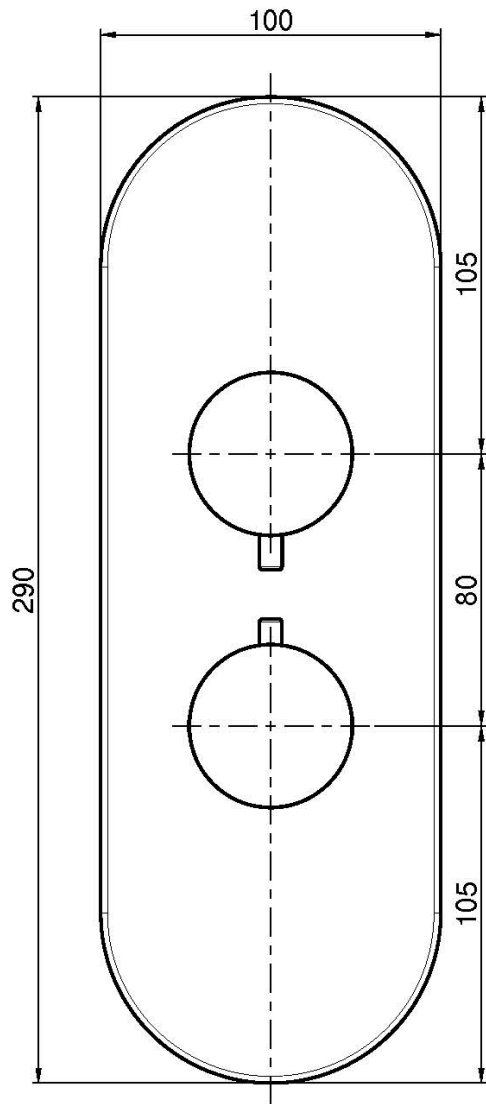

This drawing is the property of FIMA Carlo Frattini. Any complete or partial reproduction, or any transmission to third party without FIMA Carlo Frattini authorization is forbidden.