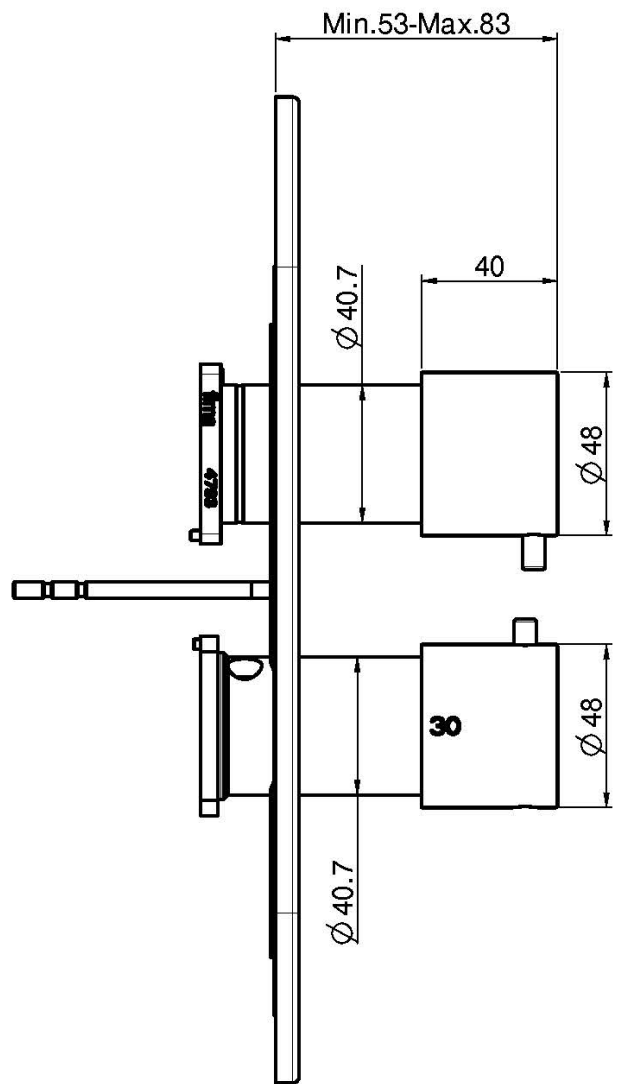

This drawing is the property of FIMA Carlo Frattini. Any complete or partial reproduction, or any transmission to third party without FIMA Carlo Frattini authorization is forbidden.