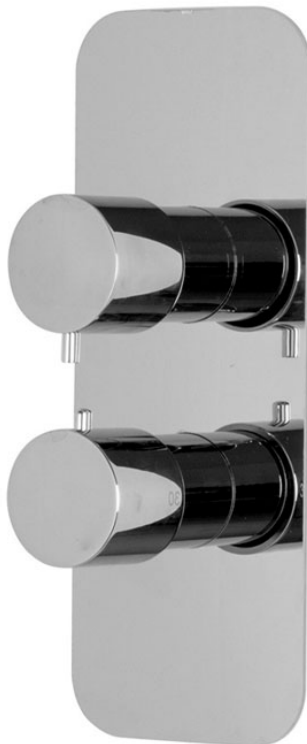

Code F3229X7

THERMOSTATIC MIXER FOR CONCEALED INSTALLATION WITH 2/3 OUTLETS DIVERTER

- exposed part only
- 2/3 outlets diverter
- **built-in part to be ordered separately**

IMAGE

Finishing

-  CHROM
CR
-  BRUSHED NICKEL
SN
-  BLACK CHROME
CN
-  BRUSHED BLACK CHROME
CS
-  WHITE MATT
BS
-  BLACK MATT
NS
-  GOLD
OR
-  BRUSHED GOLD
OS
-  OLD BRONZE
BR
-  ANTIQUE COPPER
RA