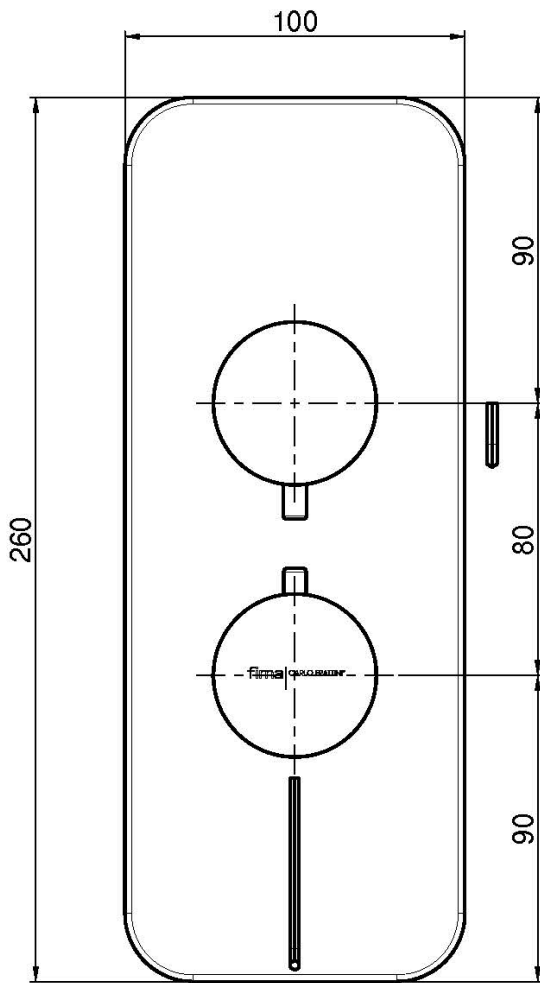

This drawing is the property of FIMA Carlo Frattini. Any complete or partial reproduction, or any transmission to third party without FIMA Carlo Frattini authorization is forbidden.