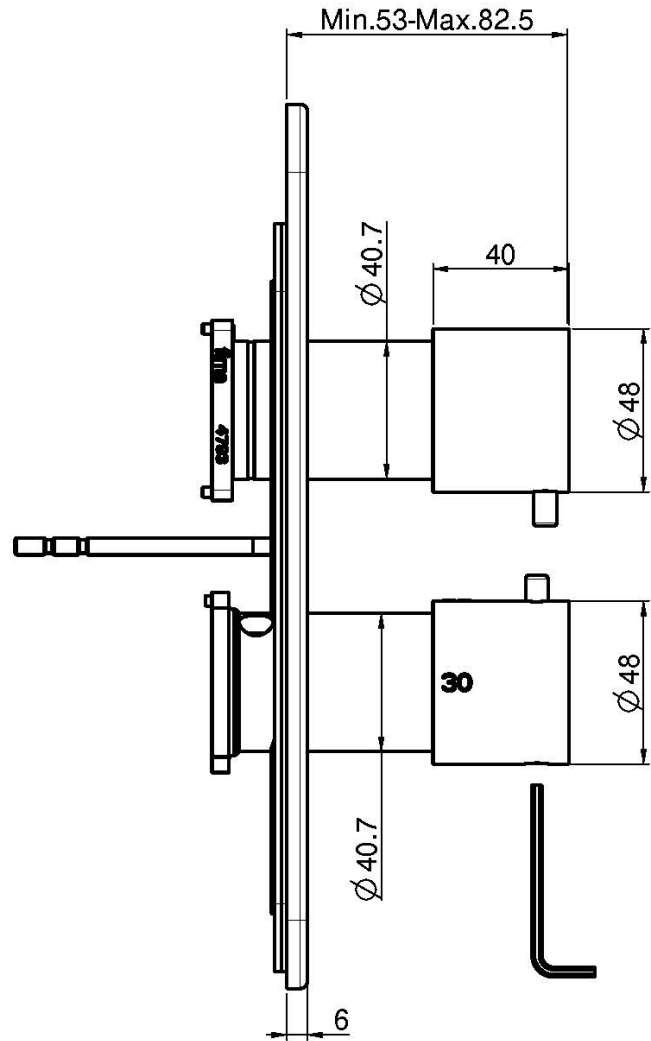

This drawing is the property of FIMA Carlo Frattini. Any complete or partial reproduction, or any transmission to third party without FIMA Carlo Frattini authorization is forbidden.