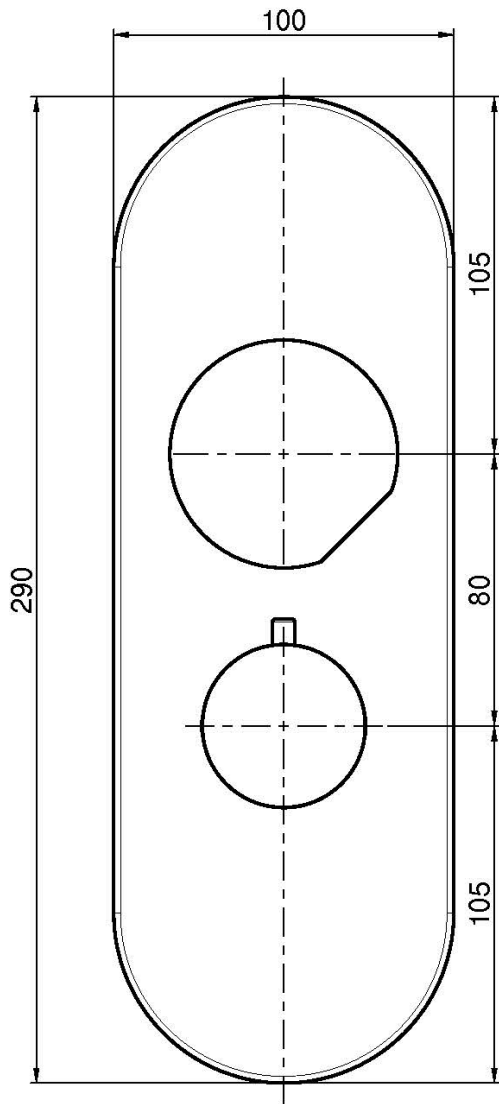

**IMAGE**

**PRODUCTS NEEDED TO BE ORDERED  
SEPARATELY**

Built-in part

Handle S2 for  
single lever  
shower mixer

See the general sales conditions in our current pricelist

This drawing is the property of FIMA Carlo Frattini. Any complete or partial reproduction, or any transmission to third party without FIMA Carlo Frattini authorization is forbidden.