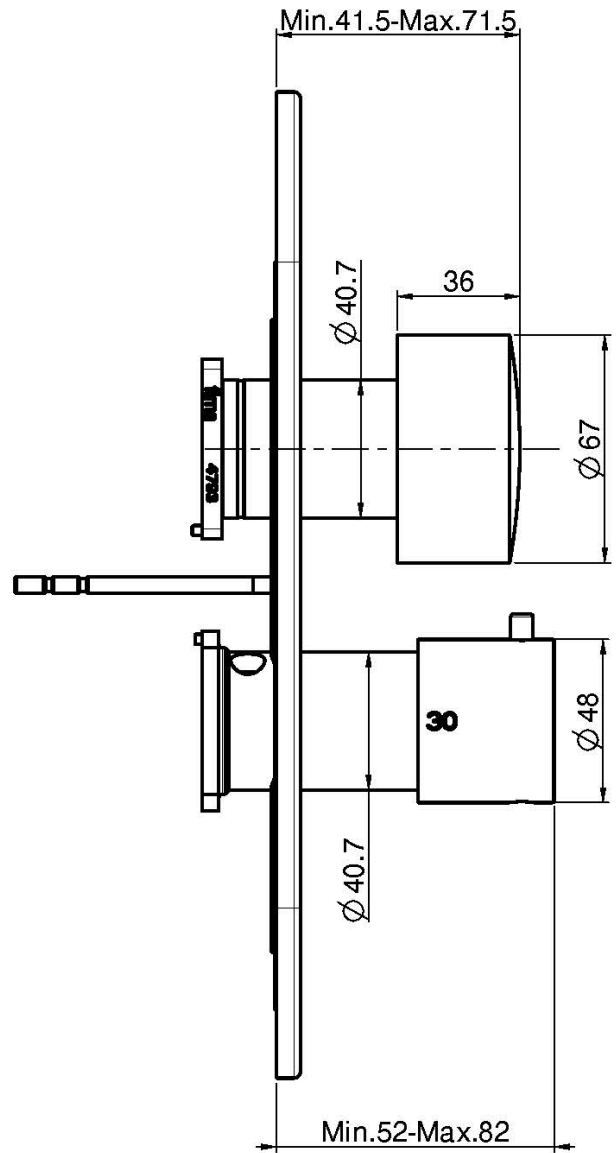

Code F3189X7

**THERMOSTATIC MIXER FOR CONCEALED  
INSTALLATION WITH 2/3 OUTLETS  
DIVERTER**

• **HANDLE SOLD SEPARATELY**

- exposed part only
- 2/3 outlets diverter
- **built-in part to be ordered separately**

**IMAGE**

**PRODUCTS NEEDED TO BE ORDERED  
SEPARATELY**

Built-in part

Handle S2 for  
single lever  
shower mixer

See the general sales conditions in our current pricelist

This drawing is the property of FIMA Carlo Frattini. Any complete or partial reproduction, or any transmission to third party without FIMA Carlo Frattini authorization is forbidden.