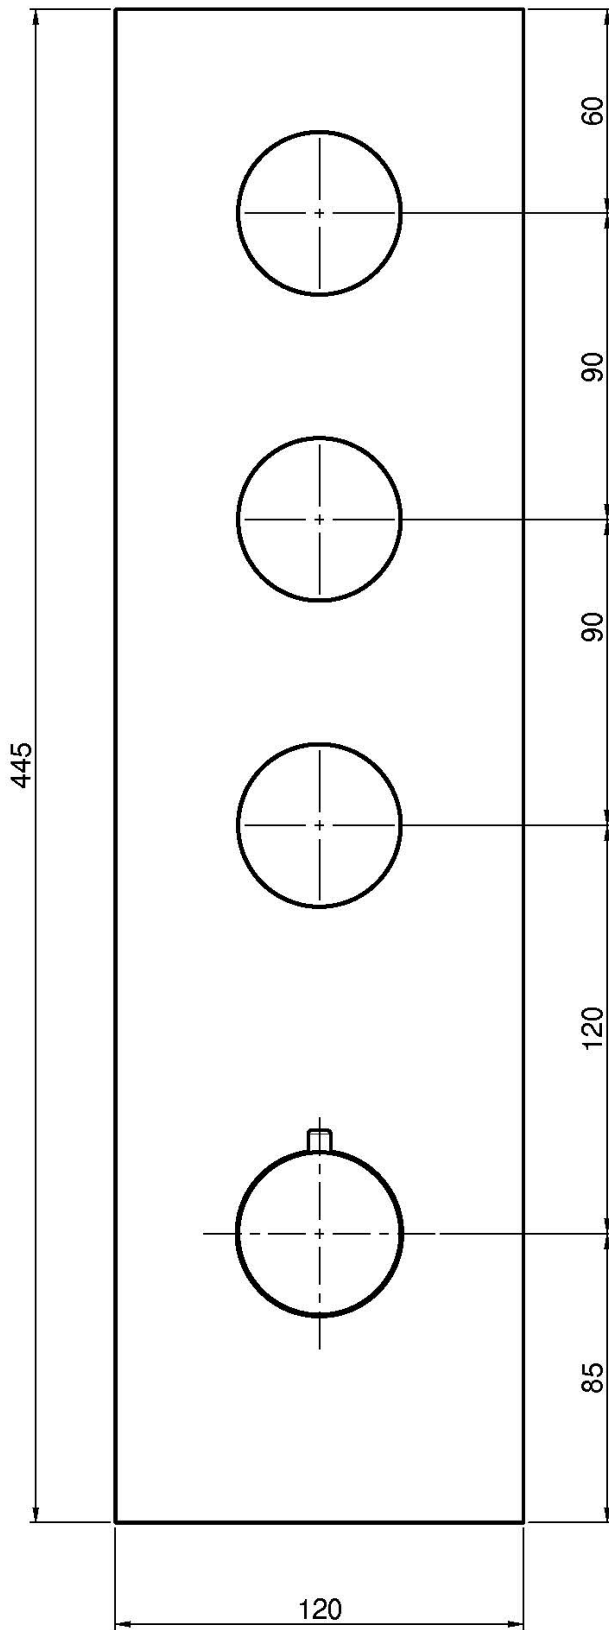

This drawing is the property of FIMA Carlo Frattini. Any complete or partial reproduction, or any transmission to third party without FIMA Carlo Frattini authorization is forbidden.