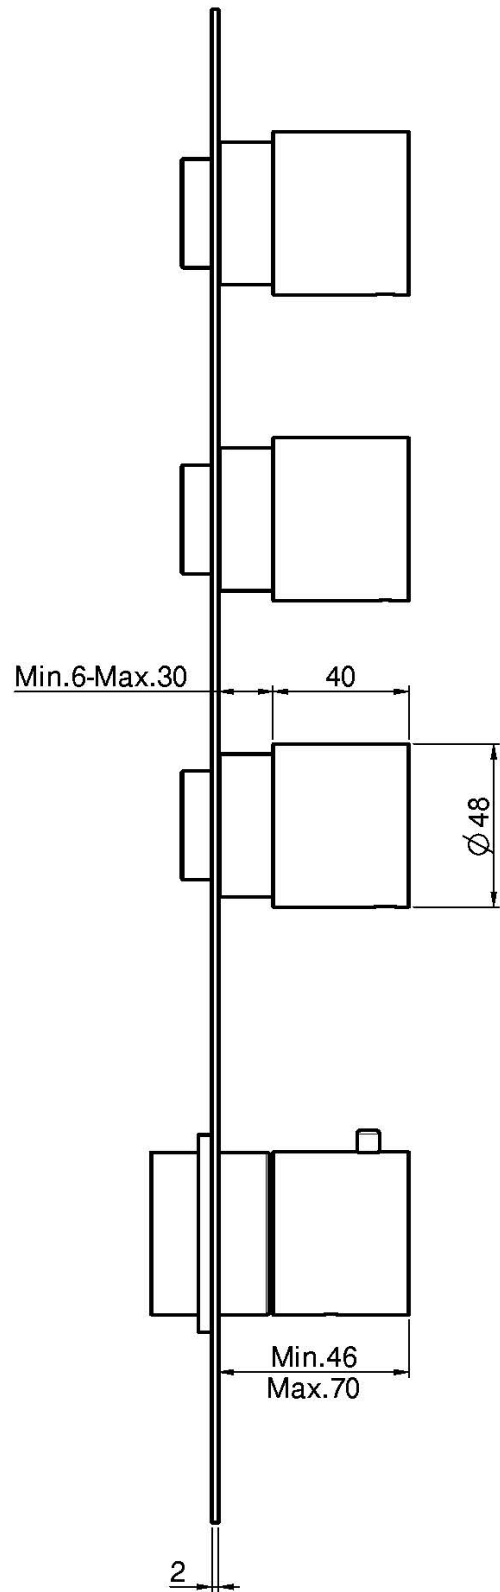

Code F3089X3

THERMOSTATIC BUILT-IN SHOWER MIXER

- horizontal or vertical installation
- exposed part only
- safety stop handle 38°
- 3 volume control valves
- **built-in part to be ordered separately**

IMAGE

Finishing

PRODUCTS NEEDED TO BE ORDERED
SEPARATELY

[Built-in part](#)

See the general sales conditions in our current pricelist

This drawing is the property of FIMA Carlo Frattini. Any complete or partial reproduction, or any transmission to third party without FIMA Carlo Frattini authorization is forbidden.