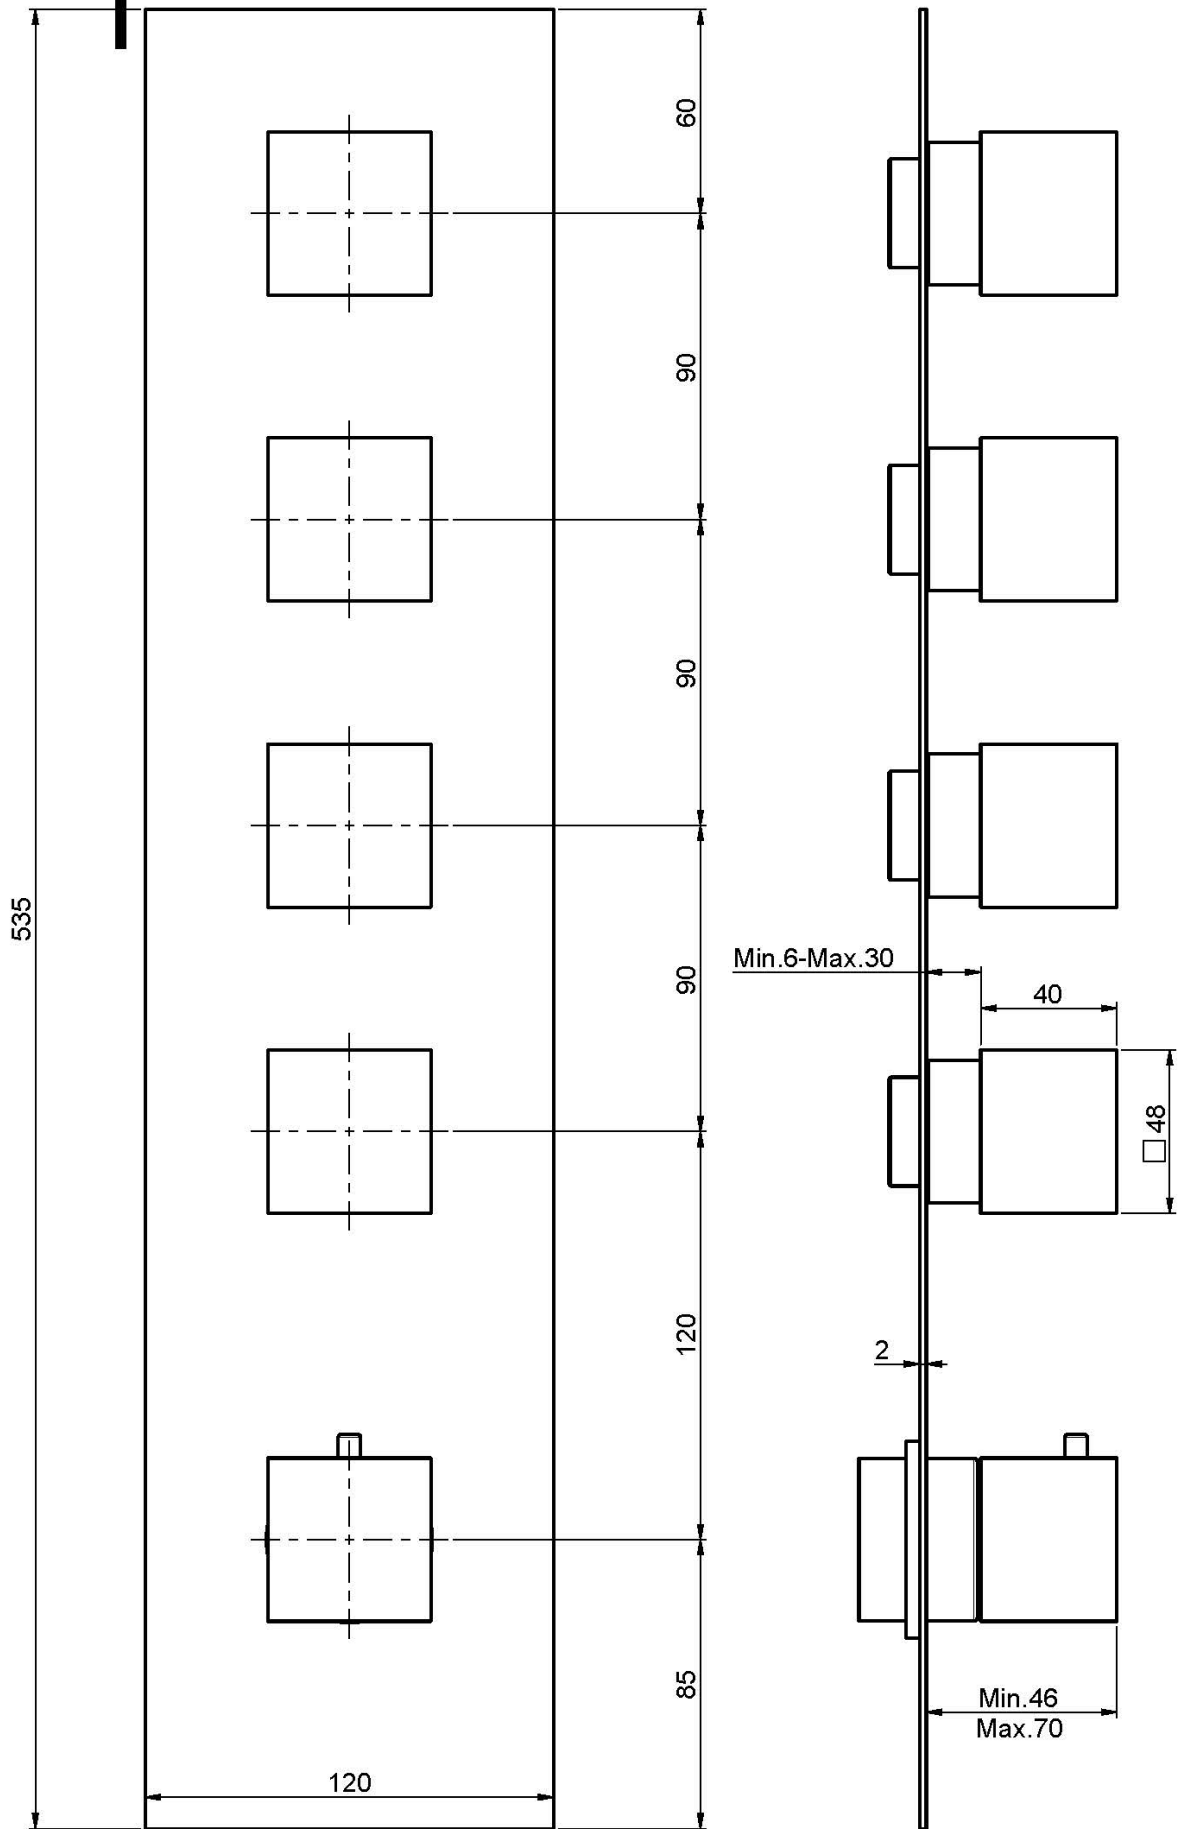

This drawing is the property of FIMA Carlo Frattini. Any complete or partial reproduction, or any transmission to third party without FIMA Carlo Frattini authorization is forbidden.