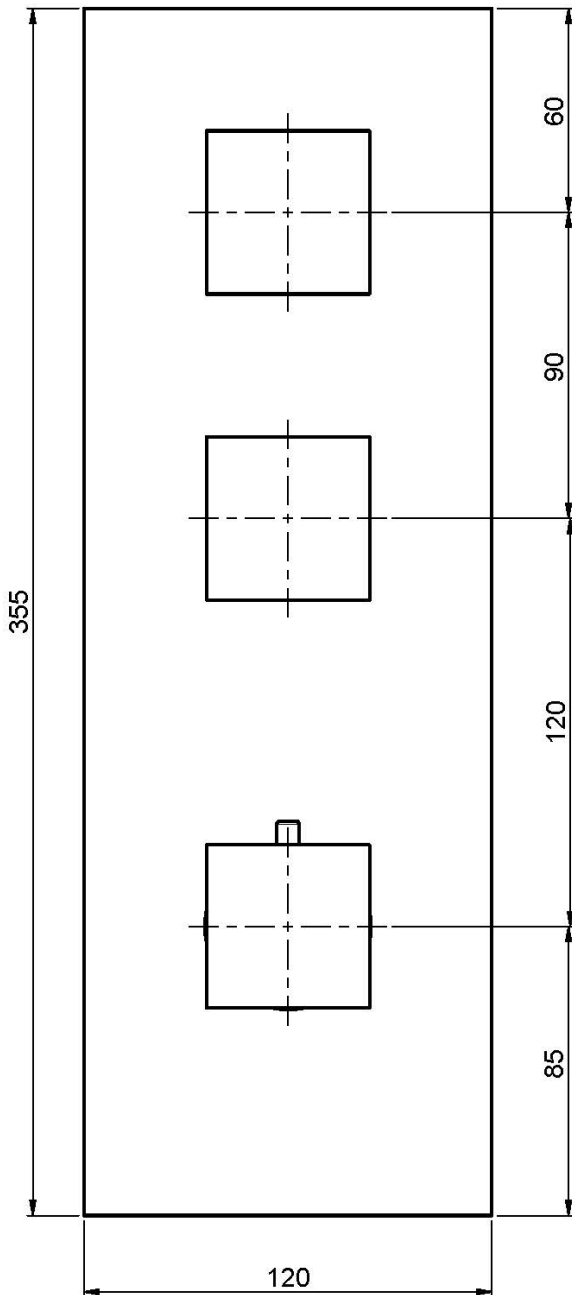

This drawing is the property of FIMA Carlo Frattini. Any complete or partial reproduction, or any transmission to third party without FIMA Carlo Frattini authorization is forbidden.