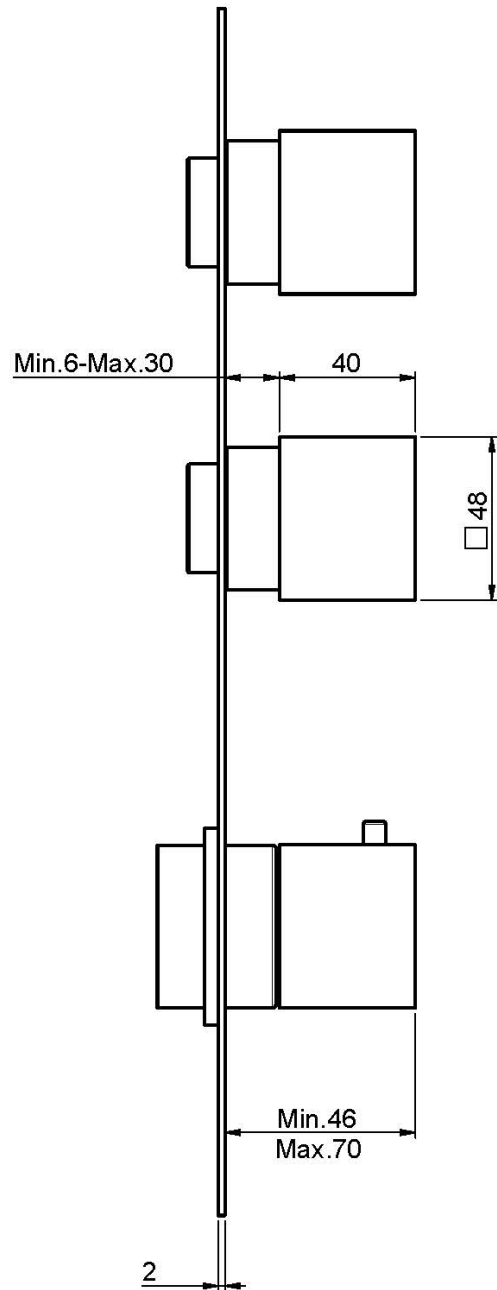

This drawing is the property of FIMA Carlo Frattini. Any complete or partial reproduction, or any transmission to third party without FIMA Carlo Frattini authorization is forbidden.