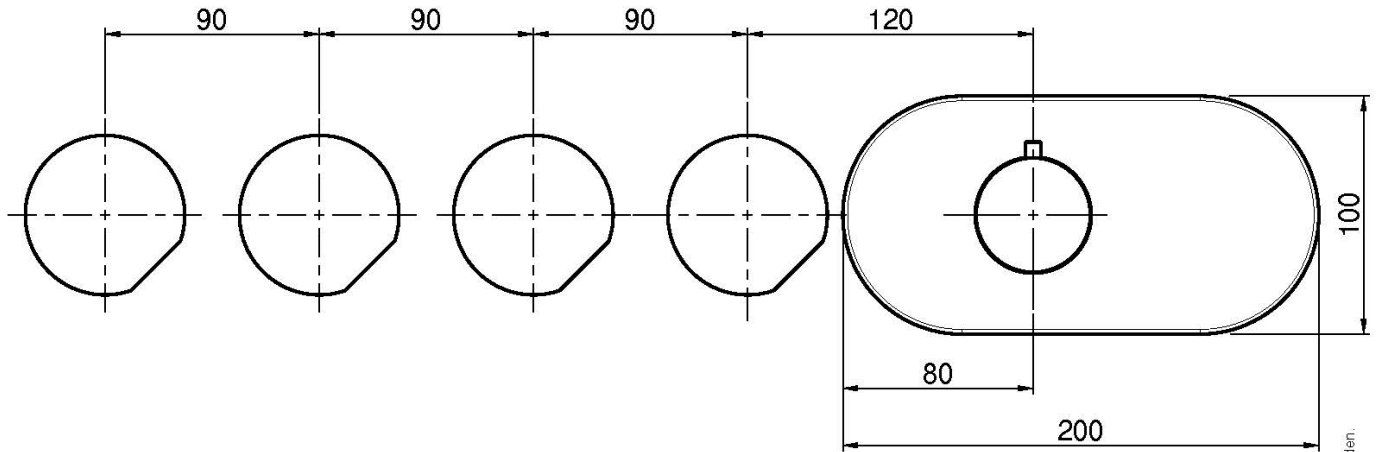

This drawing is the property of FIMA Carlo Frattini. Any complete or partial reproduction, or any transmission to third party without FIMA Carlo Frattini authorization is forbidden.