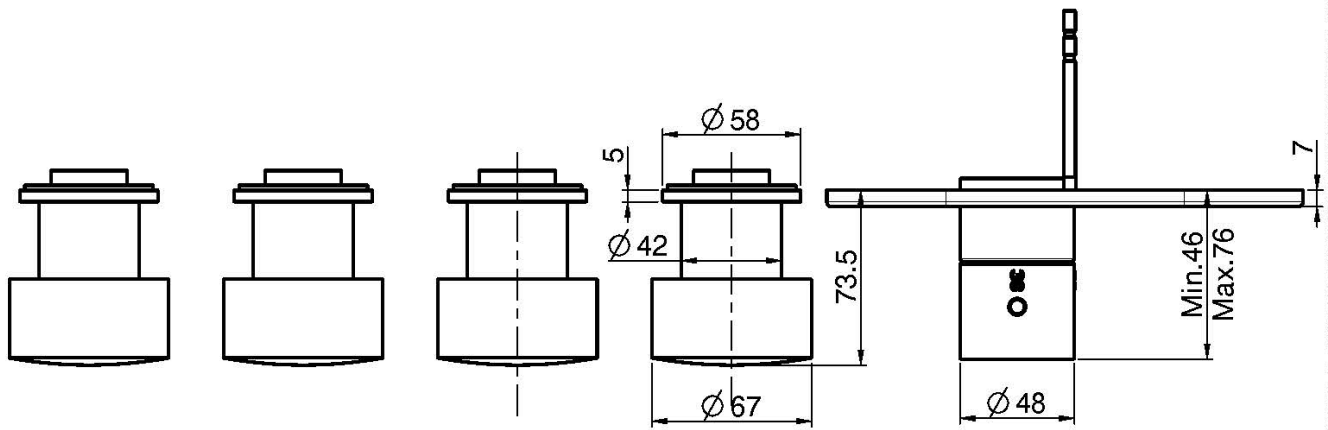

Code F3183X4

THERMOSTATIC BUILT-IN SHOWER MIXER

• **HANDLES SOLD SEPARATELY**

- safety stop handle 38°
- exposed part only
- 4 volume control valves
- horizontal or vertical installation

TO COMPLETE THIS PRODUCT PLEASE ORDER NR. 4 HANDLES S2

PRODUCTS NEEDED TO BE ORDERED SEPARATELY

[Built-in part](#)

[Handle S2 for single lever shower mixer](#)

See the general sales conditions in our current pricelist

This drawing is the property of FIMA Carlo Frattini. Any complete or partial reproduction, or any transmission to third party without FIMA Carlo Frattini authorization is forbidden.