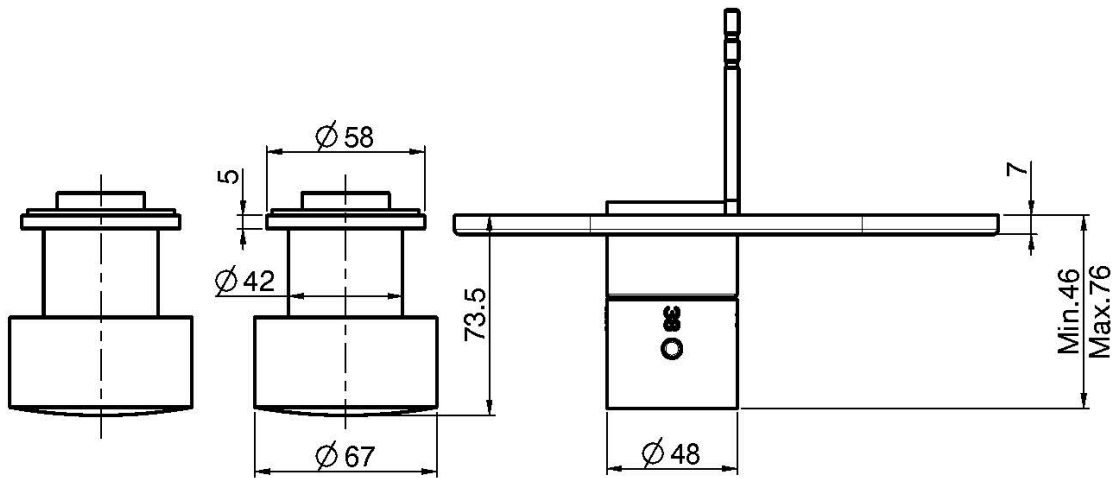

Code F3183X2

THERMOSTATIC BUILT-IN SHOWER MIXER

• **HANDLES SOLD SEPARATELY**

- safety stop handle 38°
- exposed part only
- 2 volume control valves
- horizontal or vertical installation

TO COMPLETE THIS PRODUCT PLEASE ORDER NR. 2 HANDLES S2

PRODUCTS NEEDED TO BE ORDERED SEPARATELY

[Built-in part](#)

[Handle S2 for single lever shower mixer](#)

See the general sales conditions in our current pricelist

This drawing is the property of FIMA Carlo Frattini. Any complete or partial reproduction, or any transmission to third party without FIMA Carlo Frattini authorization is forbidden.