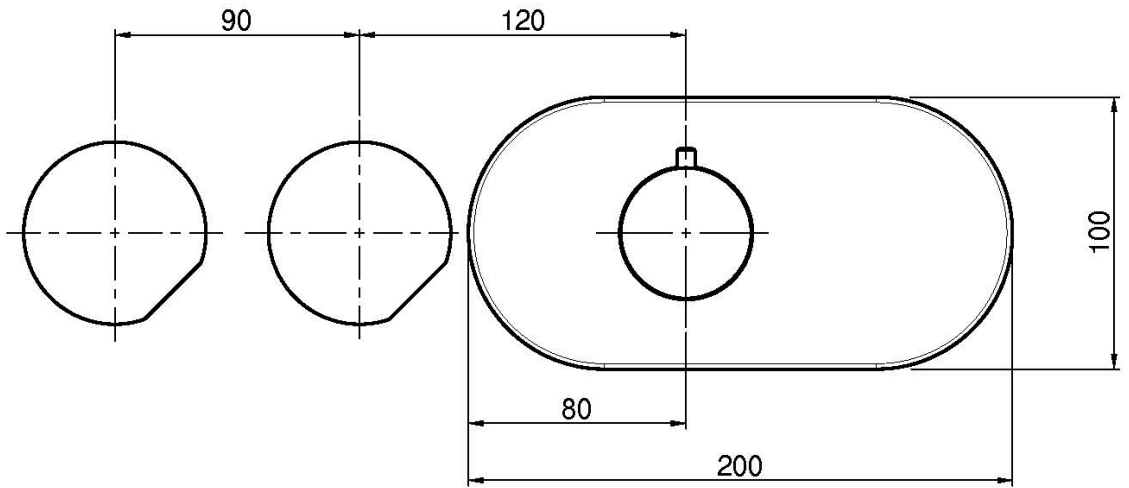

This drawing is the property of FIMA Carlo Frattini. Any complete or partial reproduction, or any transmission to third party without FIMA Carlo Frattini authorization is forbidden.