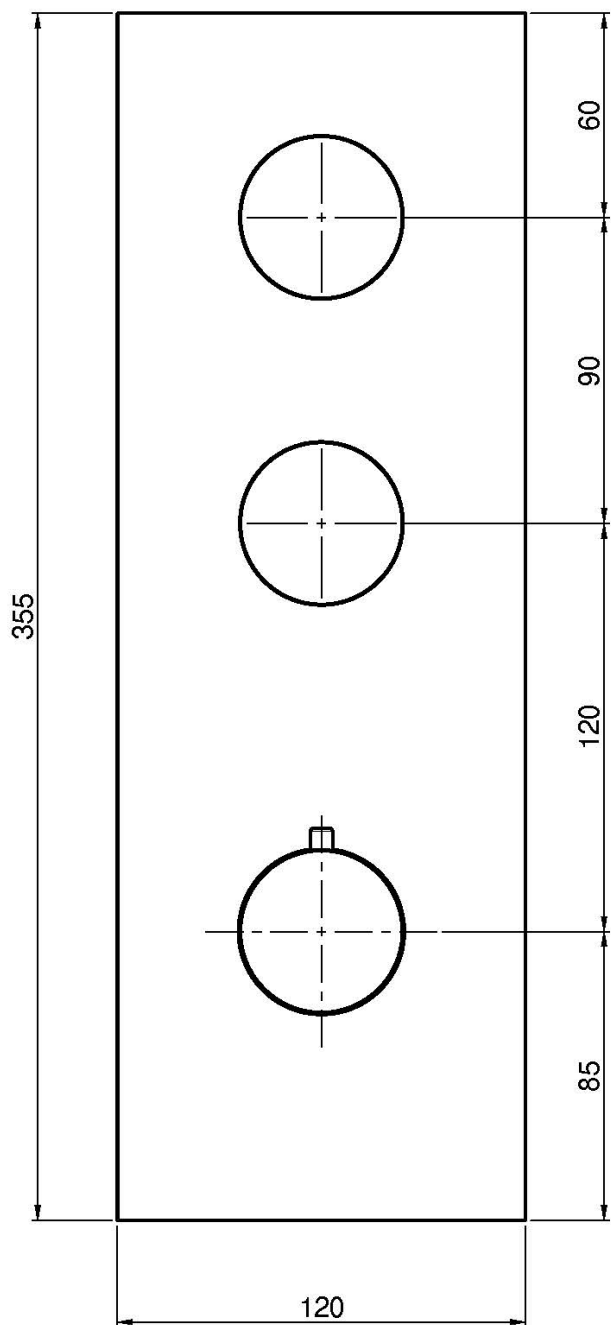

This drawing is the property of FIMA Carlo Frattini. Any complete or partial reproduction, or any transmission to third party without FIMA Carlo Frattini authorization is forbidden.