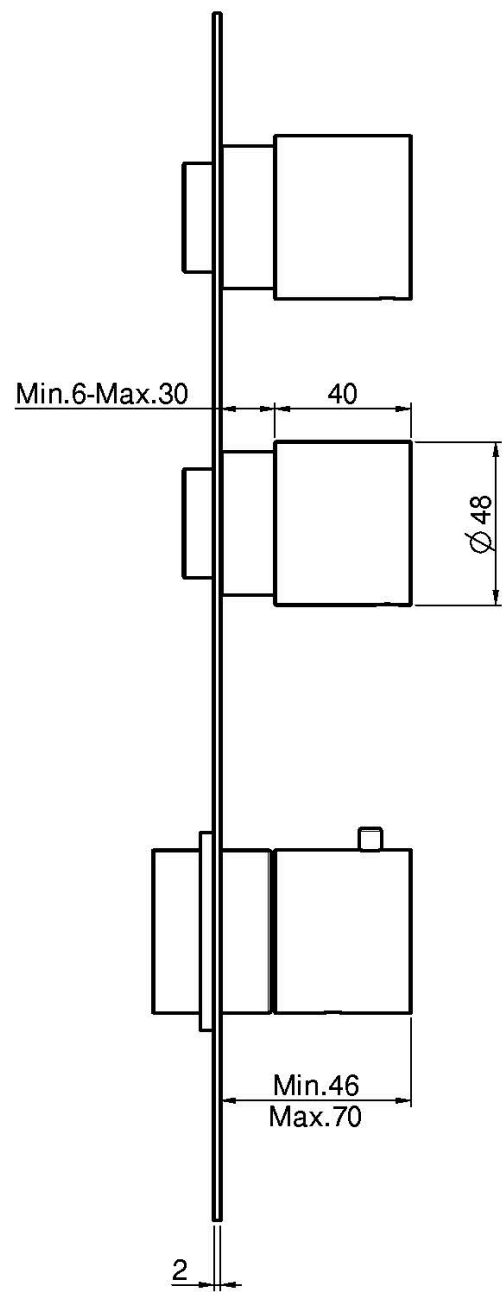

This drawing is the property of FIMA Carlo Frattini. Any complete or partial reproduction, or any transmission to third party without FIMA Carlo Frattini authorization is forbidden.