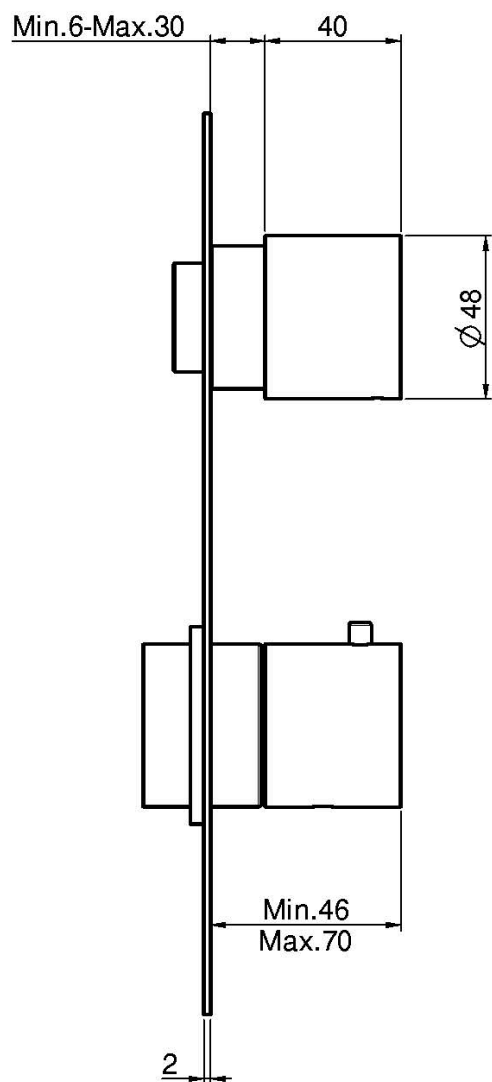

This drawing is the property of FIMA Carlo Frattini. Any complete or partial reproduction, or any transmission to third party without FIMA Carlo Frattini authorization is forbidden.