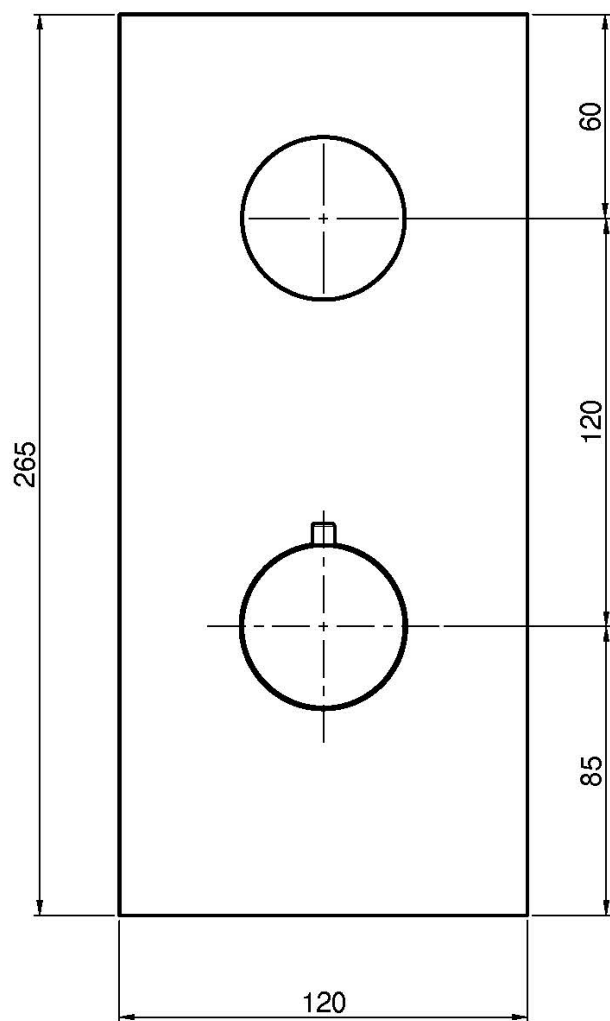

This drawing is the property of FIMA Carlo Frattini. Any complete or partial reproduction, or any transmission to third party without FIMA Carlo Frattini authorization is forbidden.