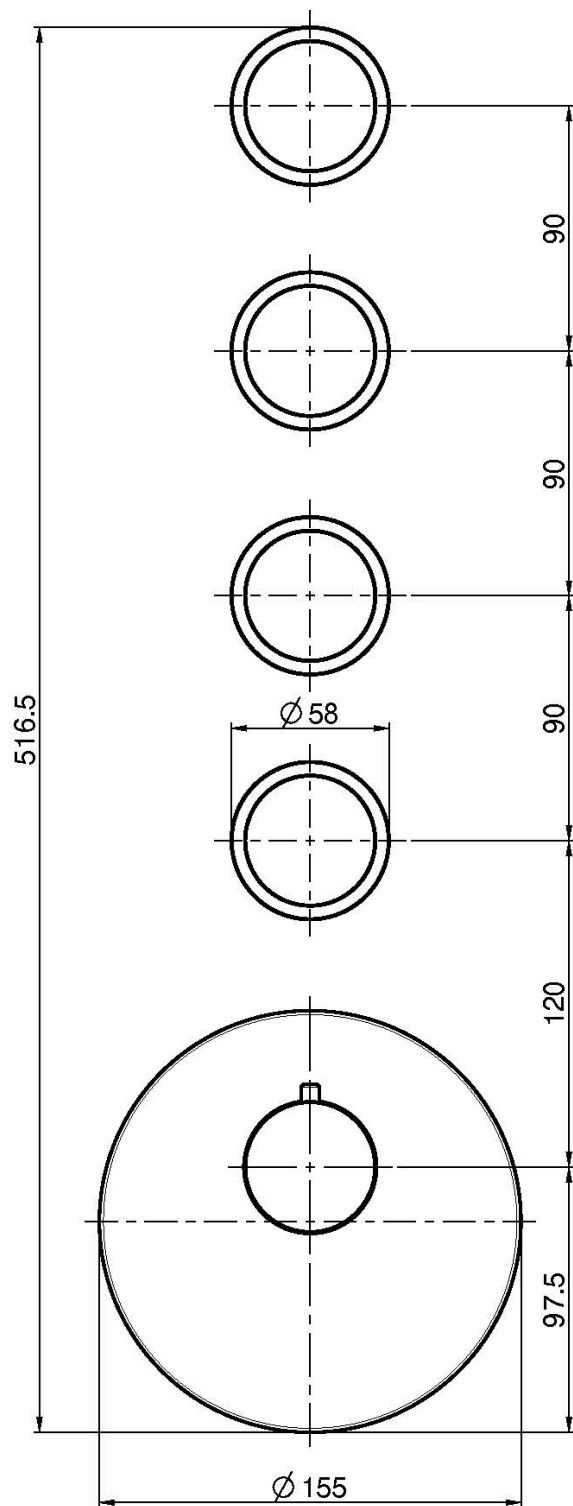

This drawing is the property of FIMA Carlo Frattini. Any complete or partial reproduction, or any transmission to third party without FIMA Carlo Frattini authorization is forbidden.