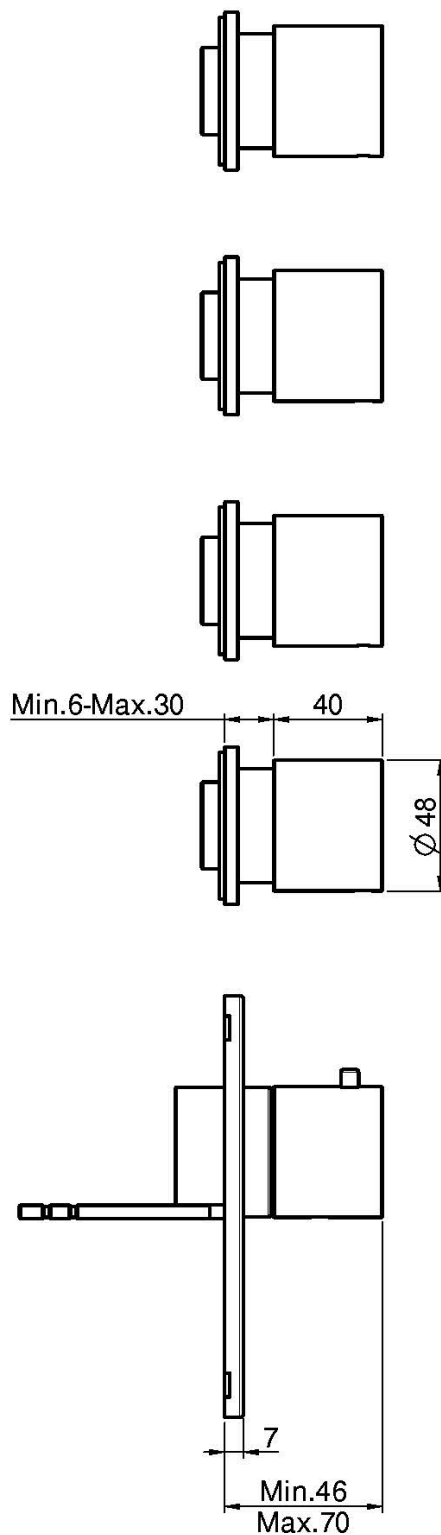

This drawing is the property of FIMA Carlo Frattini. Any complete or partial reproduction, or any transmission to third party without FIMA Carlo Frattini authorization is forbidden.