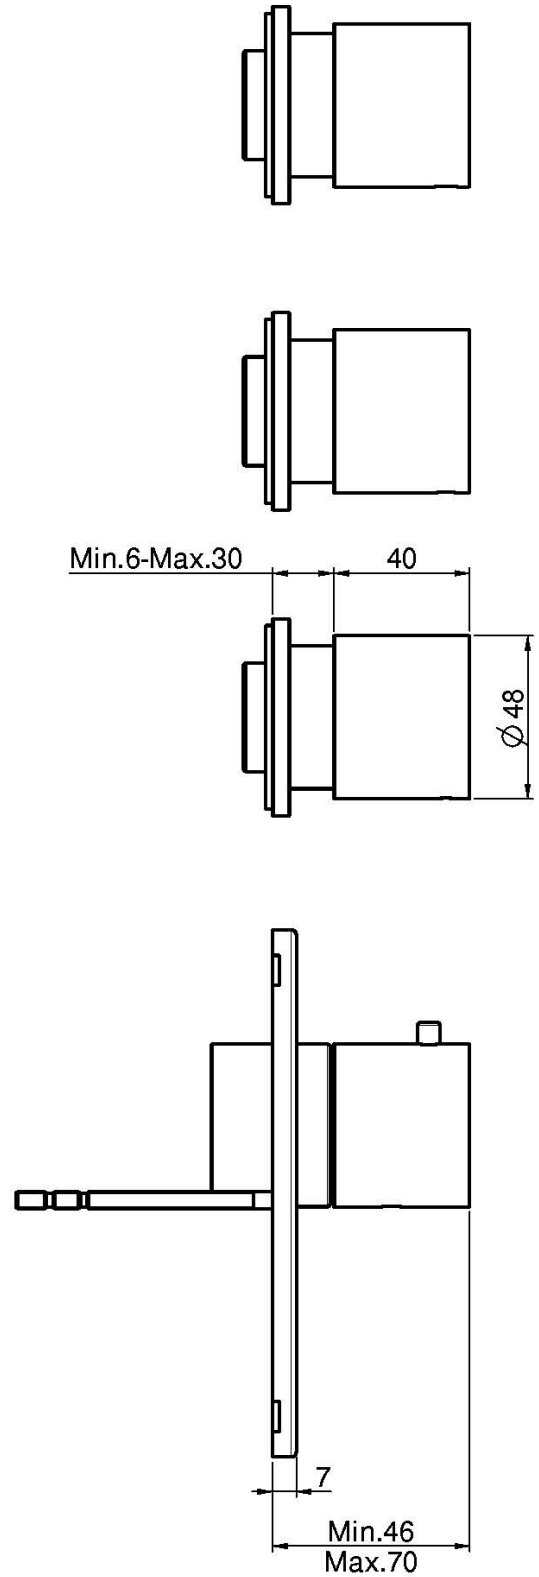

This drawing is the property of FIMA Carlo Frattini. Any complete or partial reproduction, or any transmission to third party without FIMA Carlo Frattini authorization is forbidden.