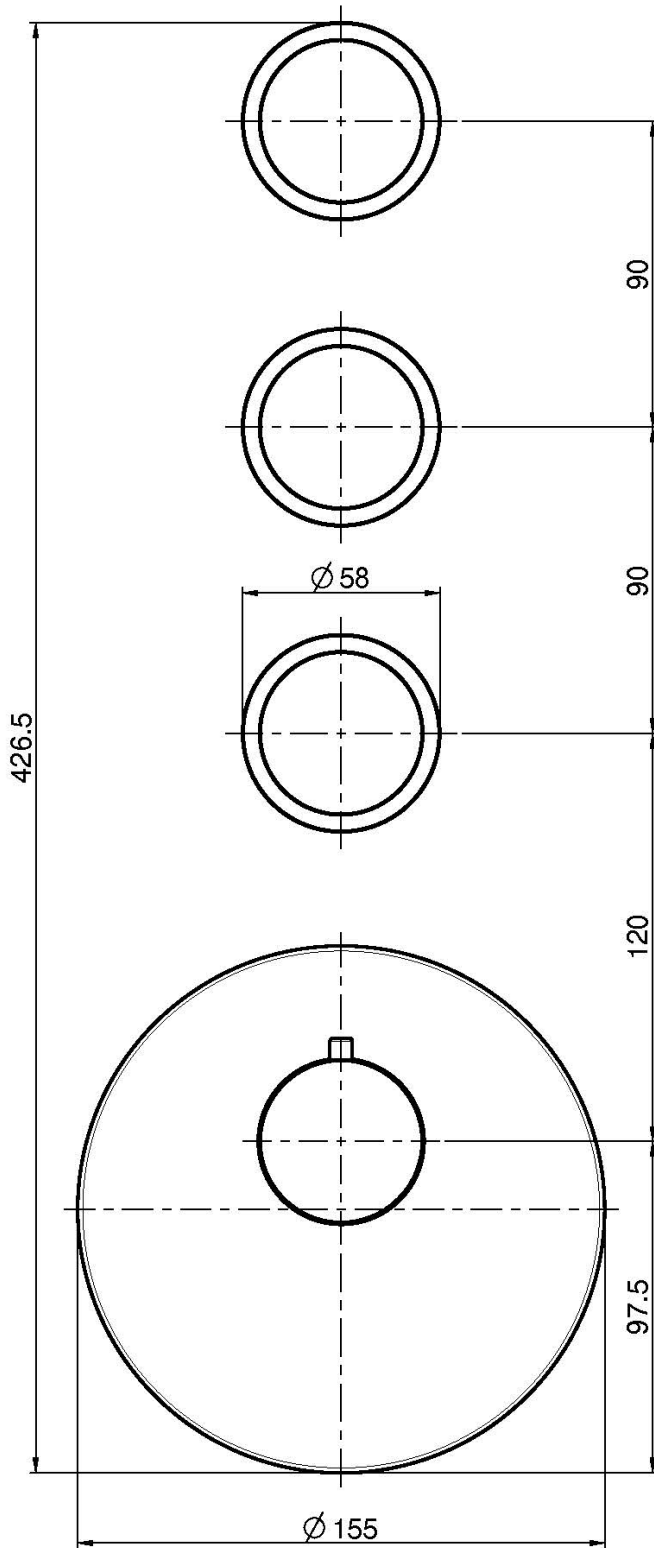

This drawing is the property of FIMA Carlo Frattini. Any complete or partial reproduction, or any transmission to third party without FIMA Carlo Frattini authorization is forbidden.