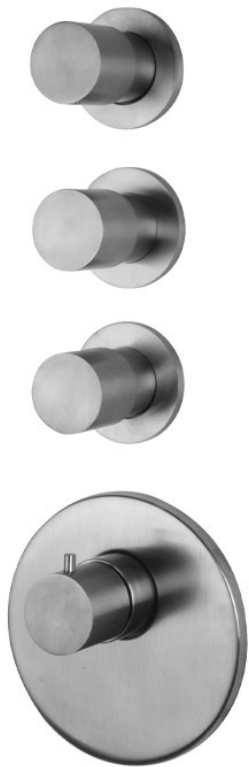

Code F3083X3

## THERMOSTATIC BUILT-IN SHOWER MIXER

- horizontal or vertical installation
- exposed part only
- safety stop handle 38°
- 3 volume control valves
- **built-in part to be ordered separately**

### IMAGE