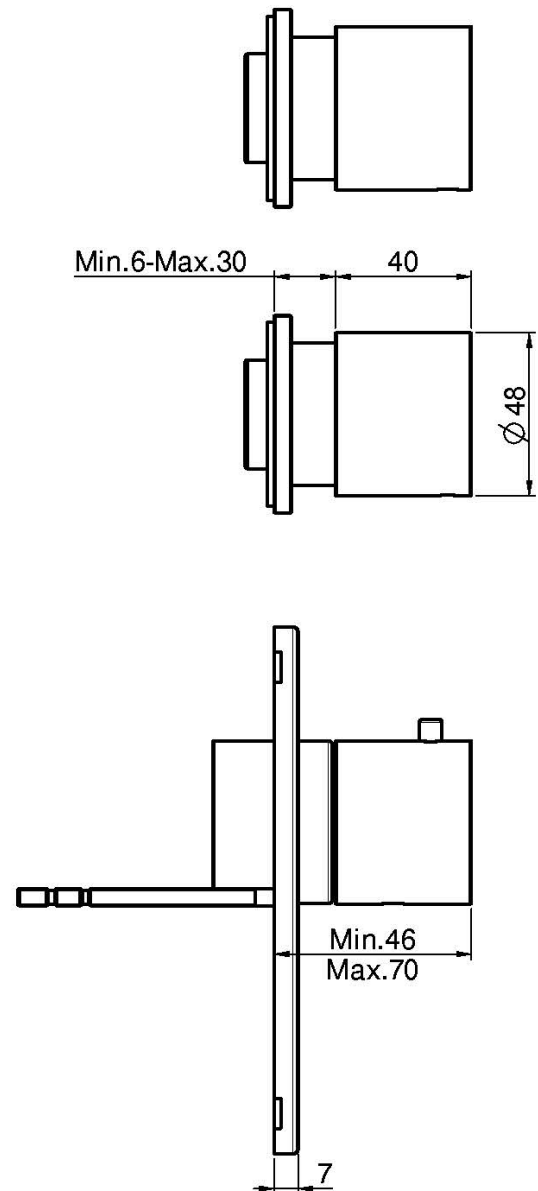

This drawing is the property of FIMA Carlo Frattini. Any complete or partial reproduction, or any transmission to third party without FIMA Carlo Frattini authorization is forbidden.