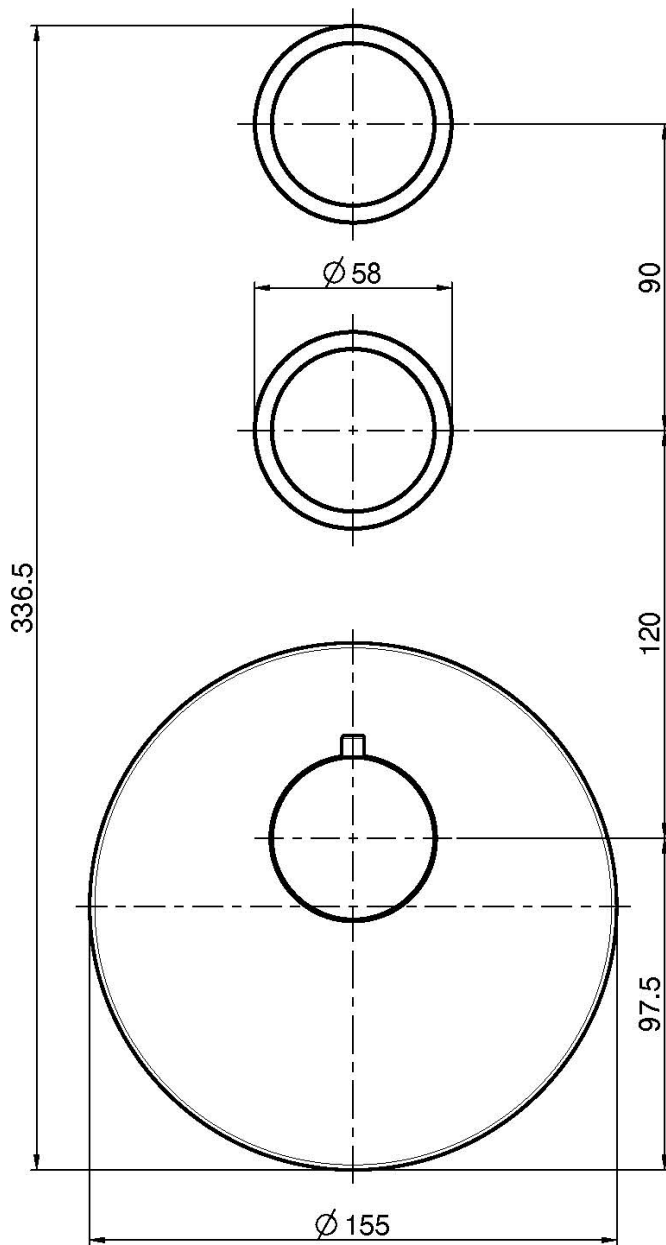

This drawing is the property of FIMA Carlo Frattini. Any complete or partial reproduction, or any transmission to third party without FIMA Carlo Frattini authorization is forbidden.