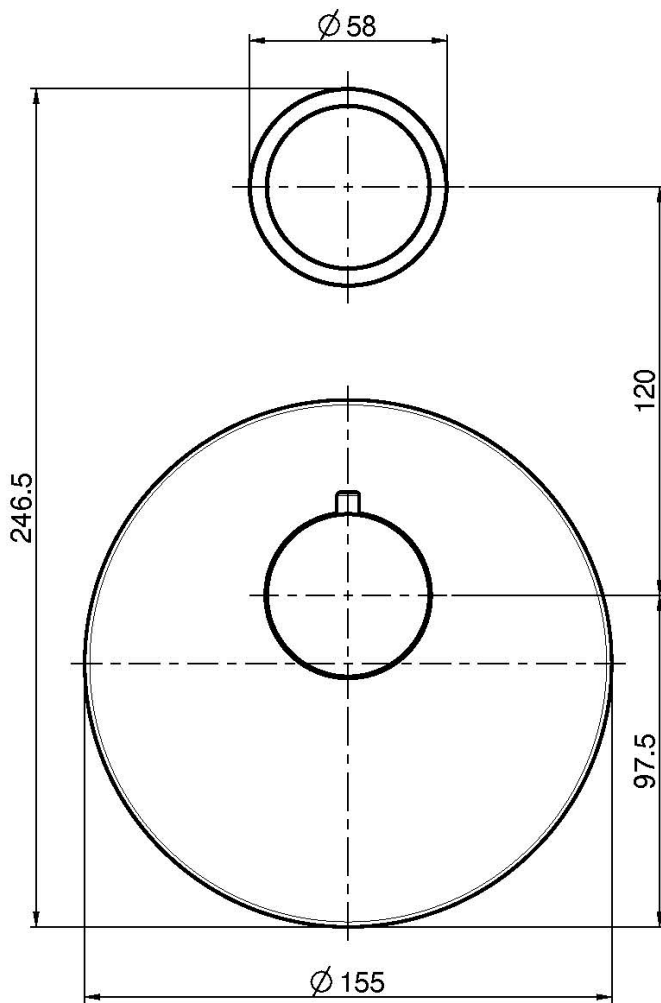

This drawing is the property of FIMA Carlo Frattini. Any complete or partial reproduction, or any transmission to third party without FIMA Carlo Frattini authorization is forbidden.