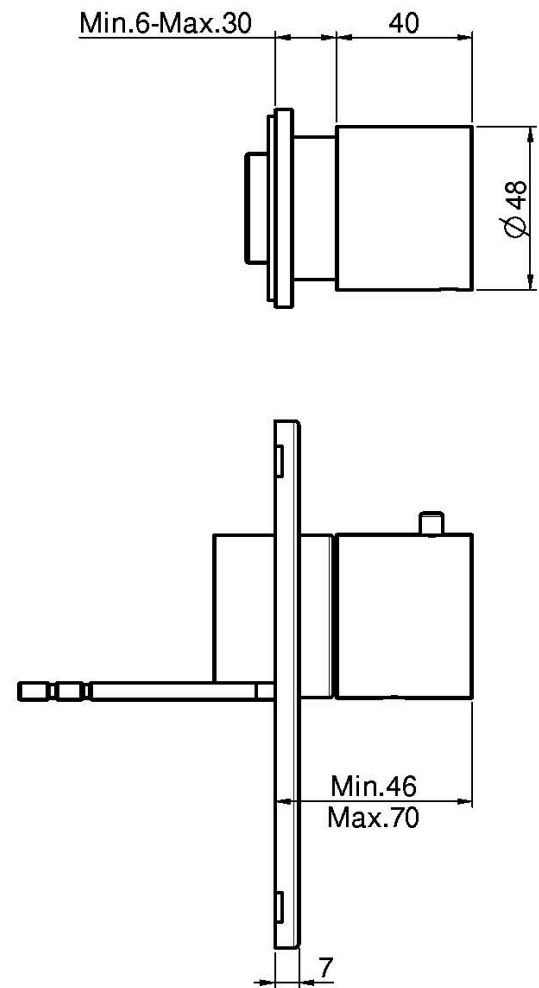

This drawing is the property of FIMA Carlo Frattini. Any complete or partial reproduction, or any transmission to third party without FIMA Carlo Frattini authorization is forbidden.