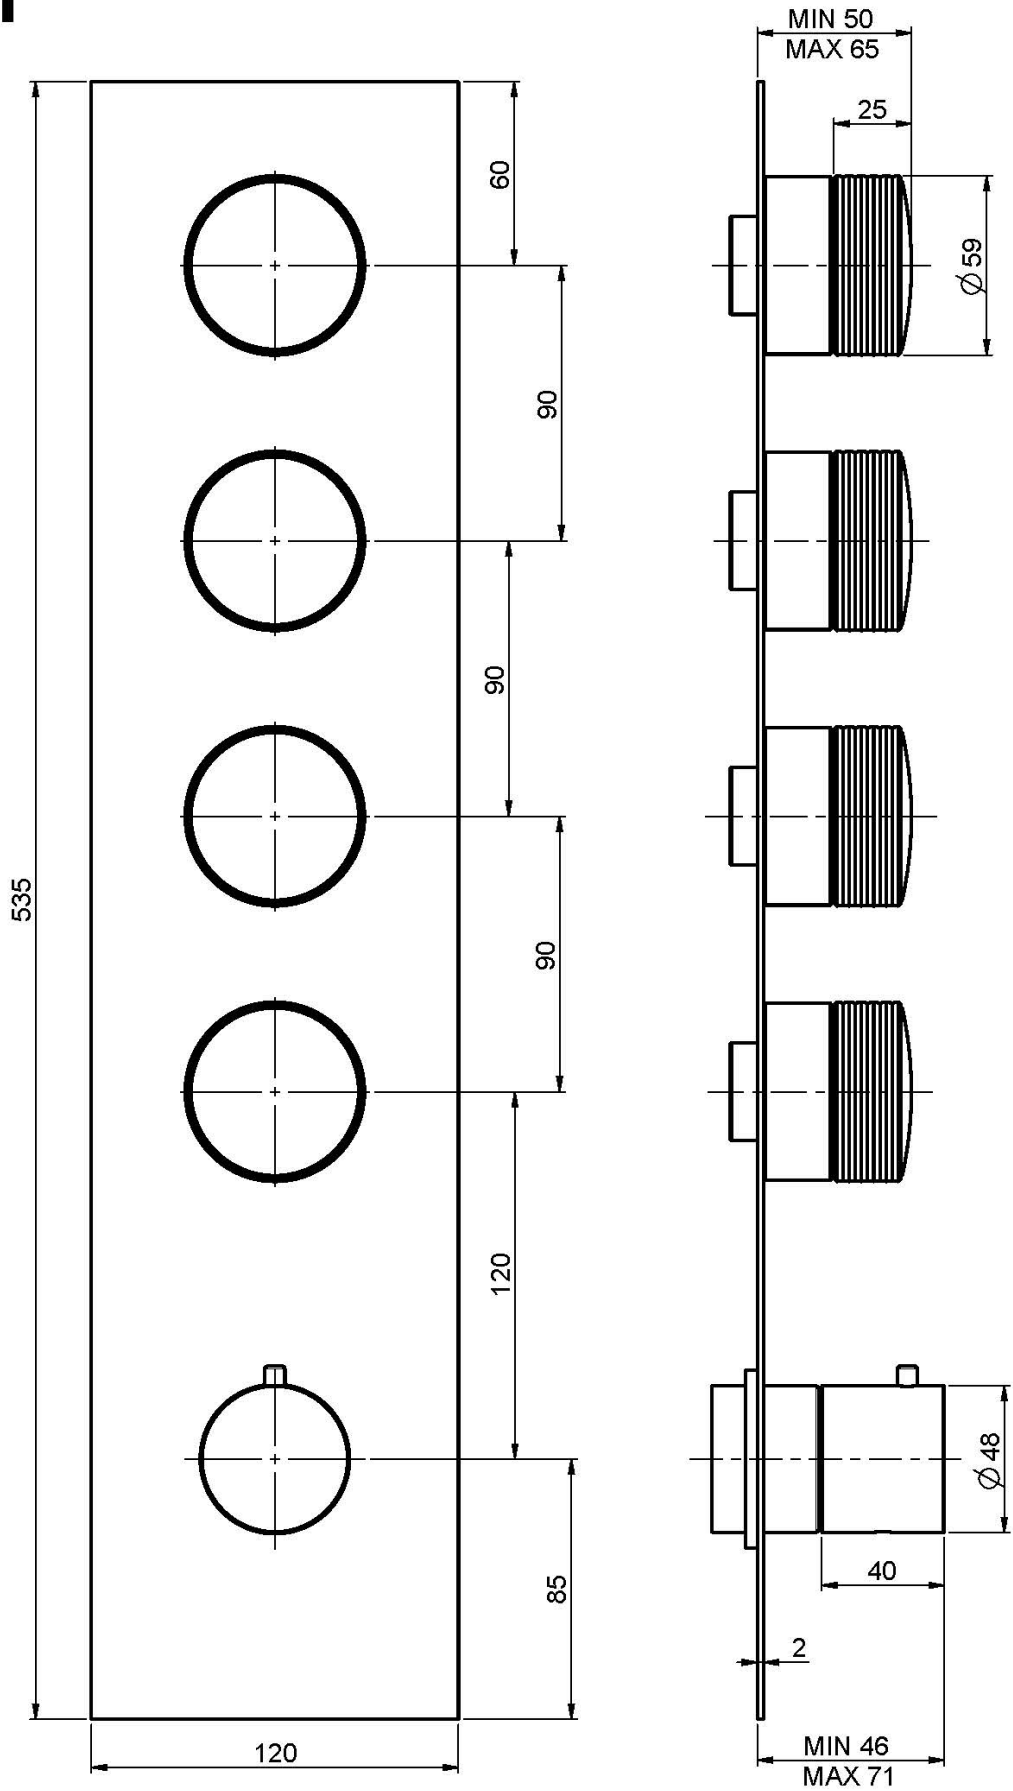

This drawing is the property of FIMA Carlo Frattini. Any complete or partial reproduction, or any transmission to third party without FIMA Carlo Frattini authorization is forbidden.