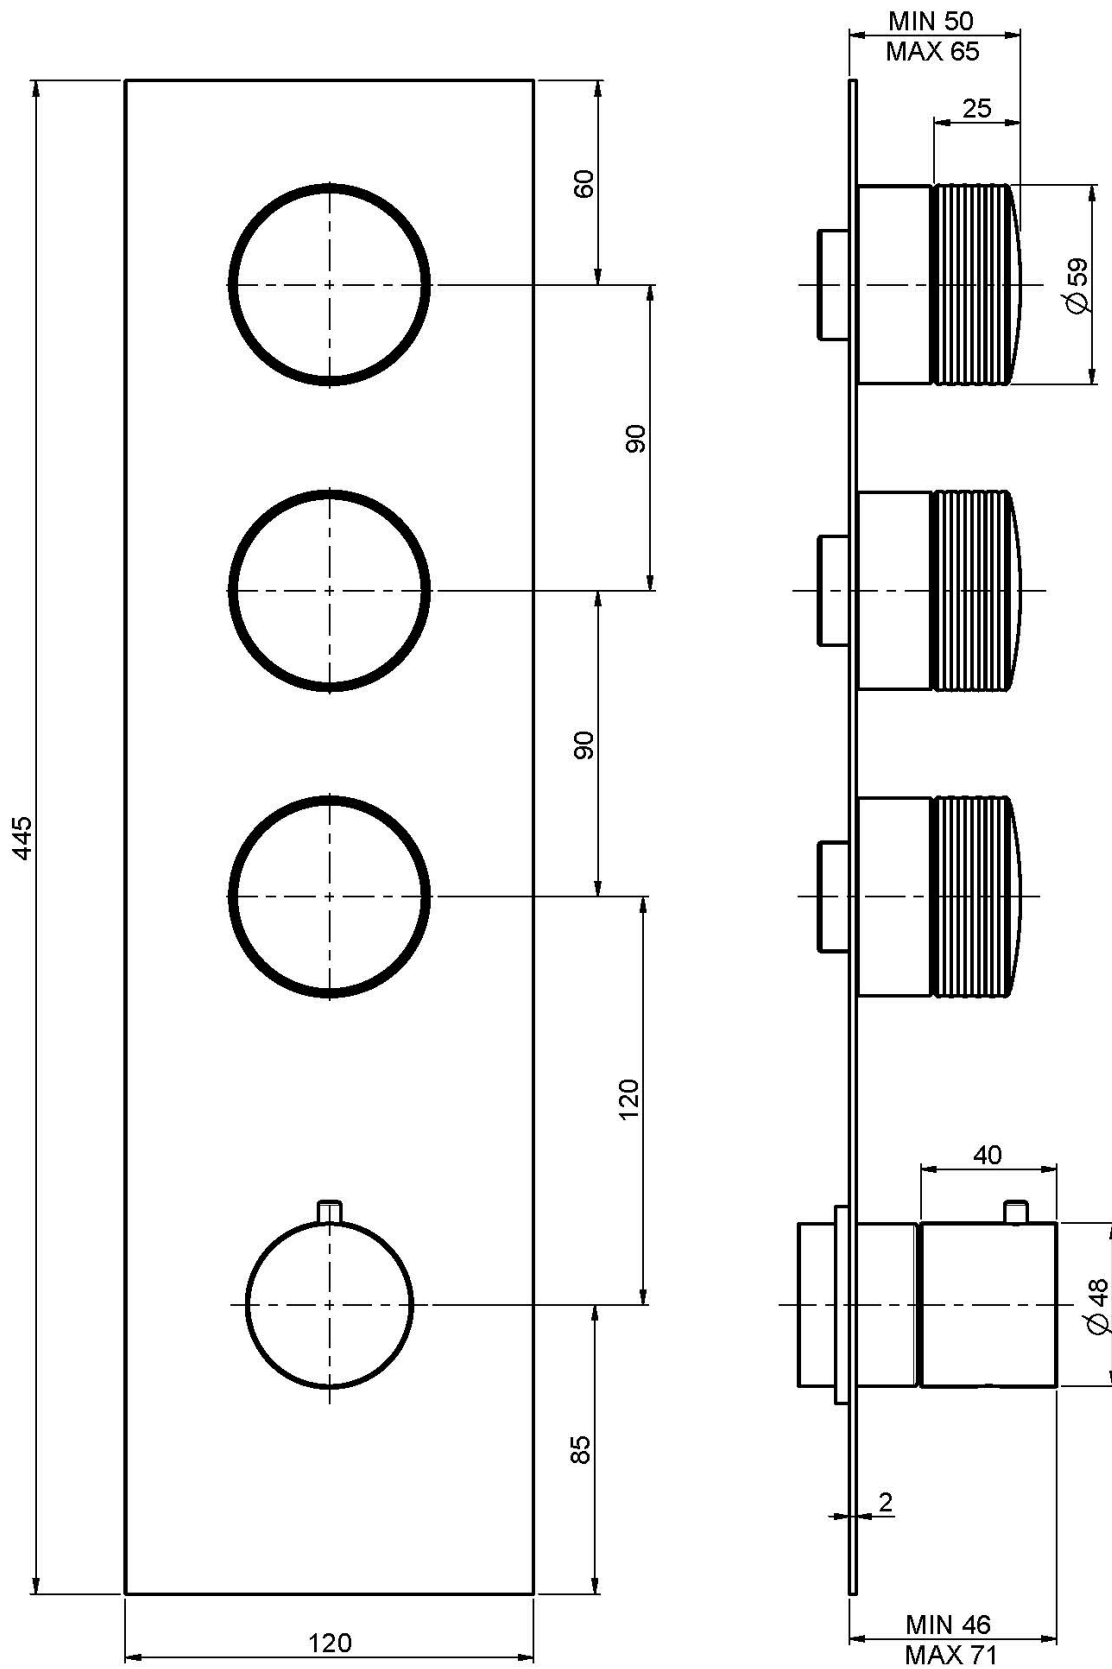

This drawing is the property of FIMA Carlo Frattini. Any complete or partial reproduction, or any transmission to third party without FIMA Carlo Frattini authorization is forbidden.