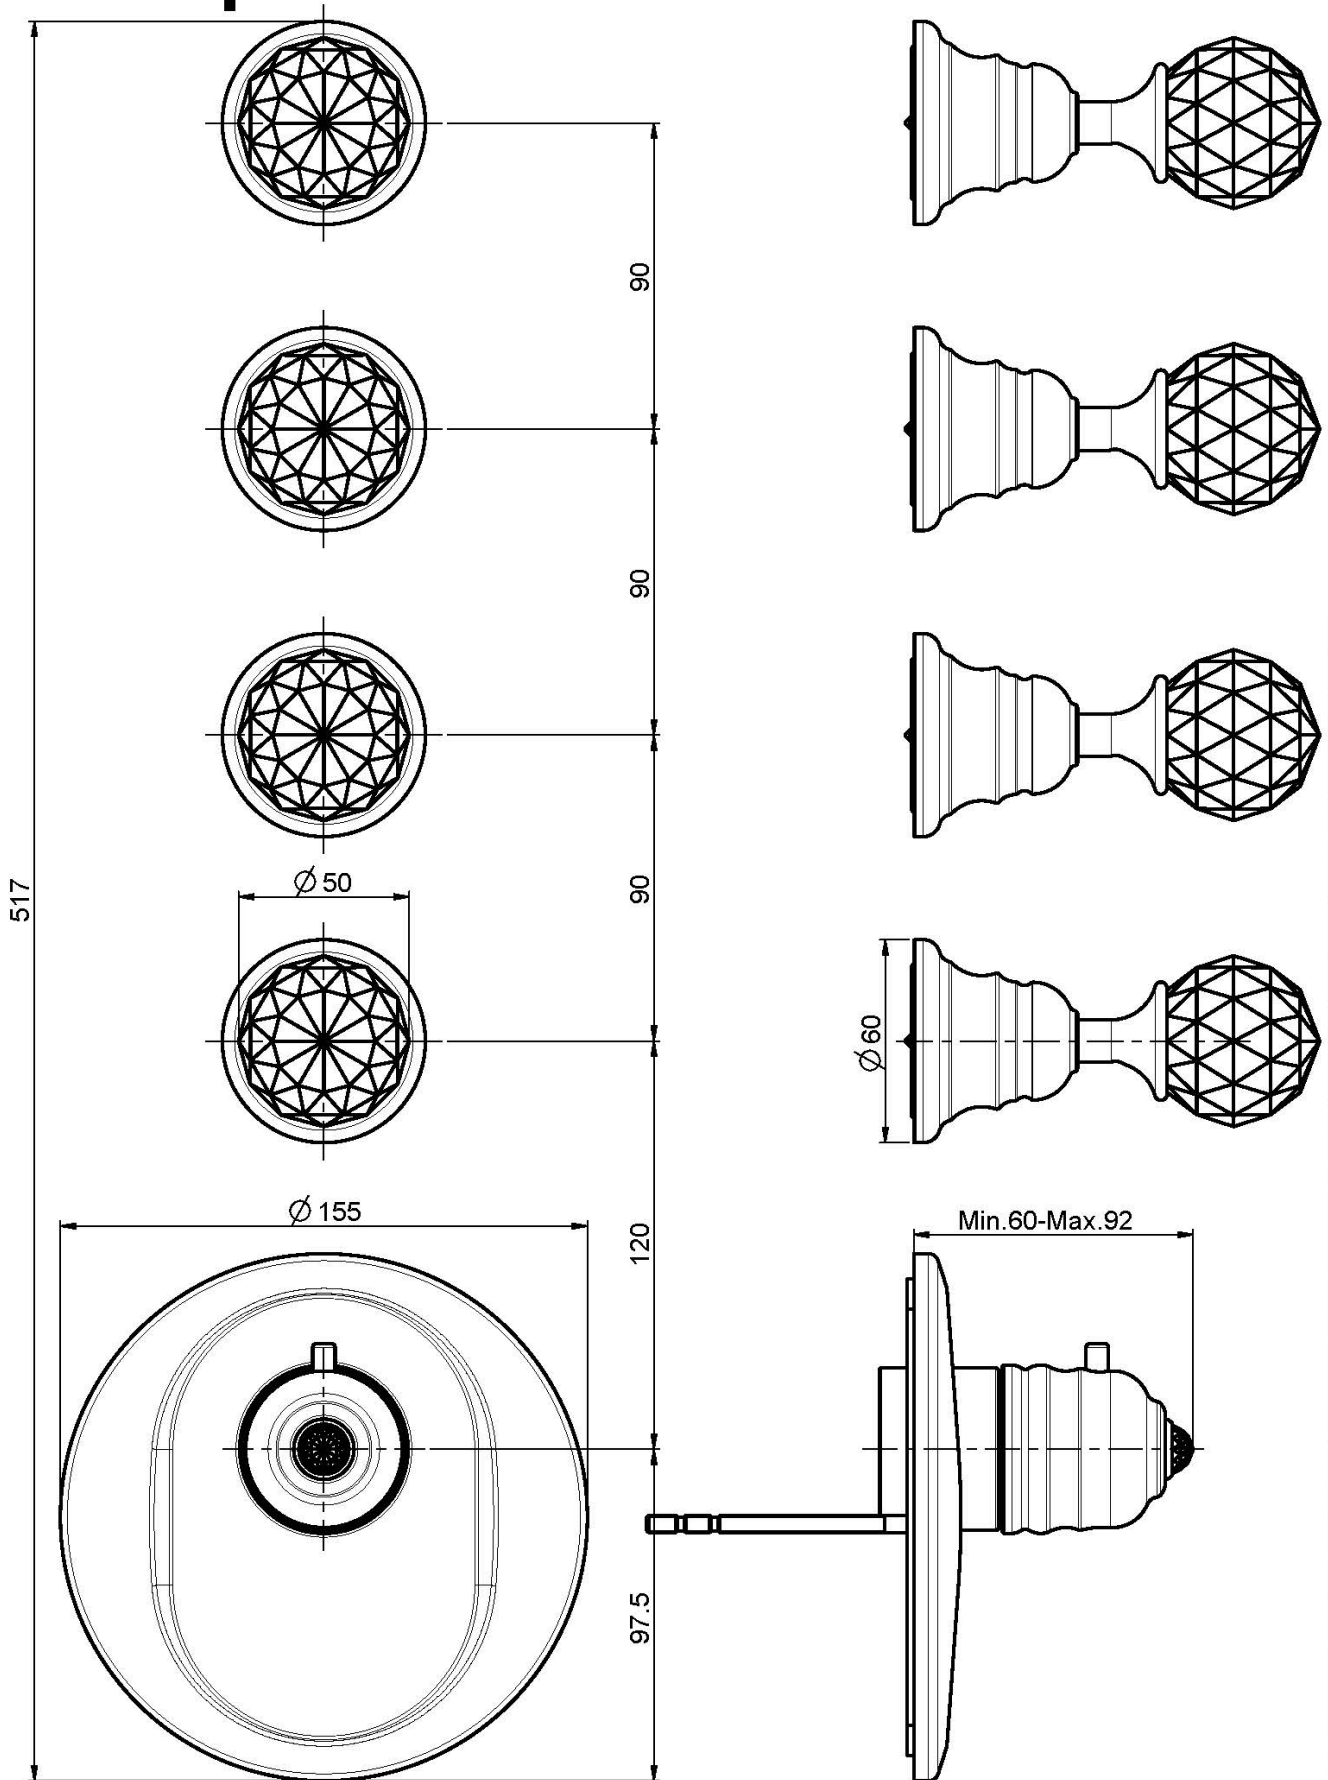

This drawing is the property of FIMA Carlo Frattini. Any complete or partial reproduction, or any transmission to third party without FIMA Carlo Frattini authorization is forbidden.