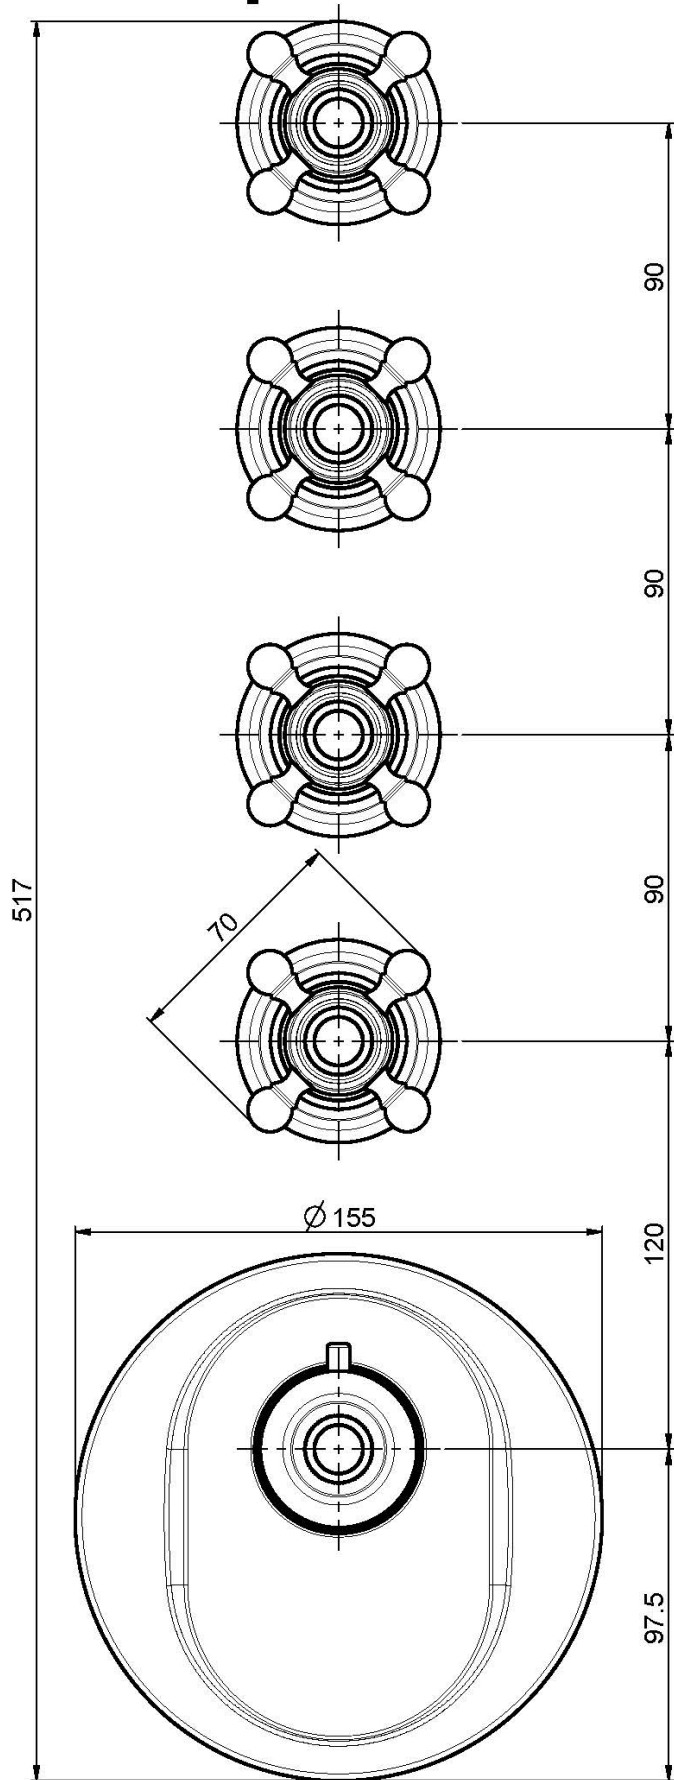

This drawing is the property of FIMA Carlo Frattini. Any complete or partial reproduction, or any transmission to third party without FIMA Carlo Frattini authorization is forbidden.