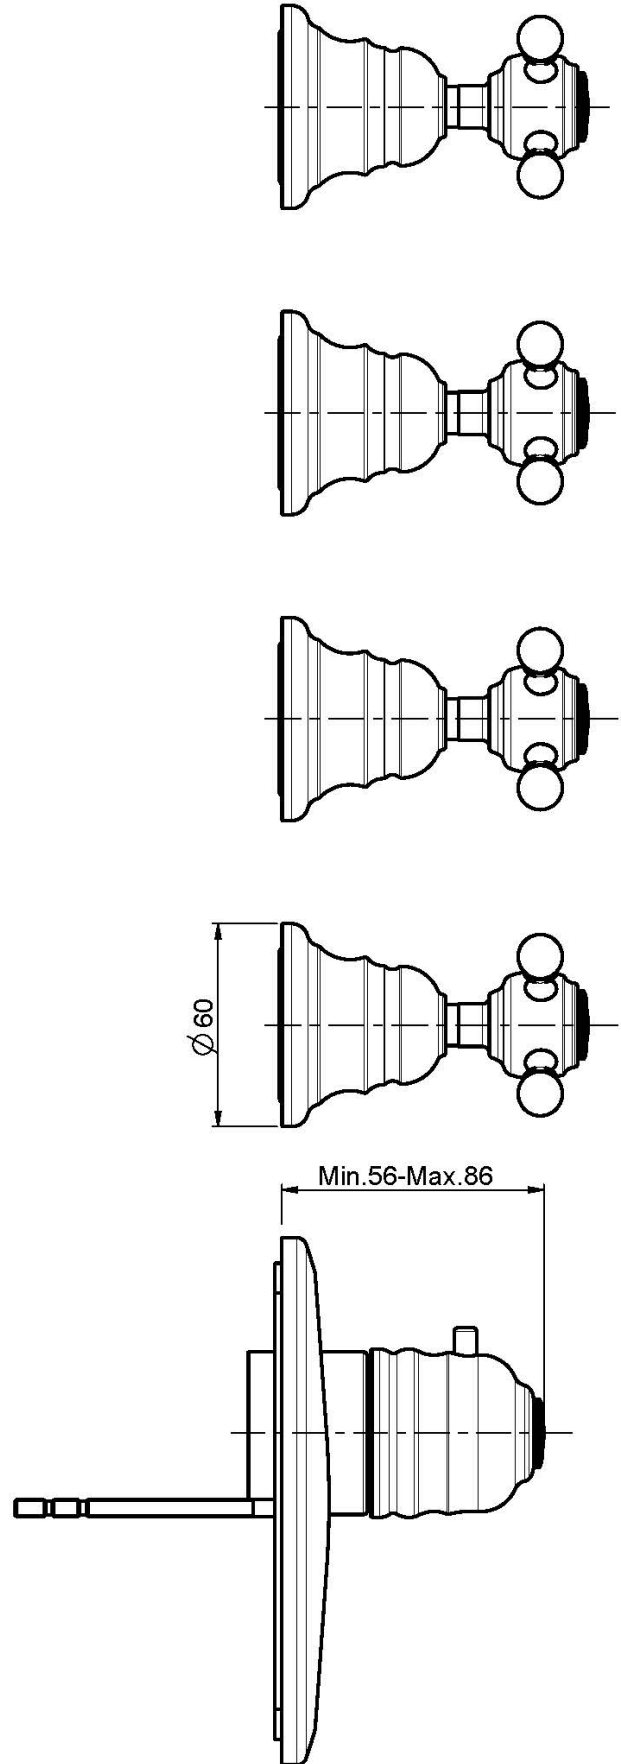

This drawing is the property of FIMA Carlo Frattini. Any complete or partial reproduction, or any transmission to third party without FIMA Carlo Frattini authorization is forbidden.