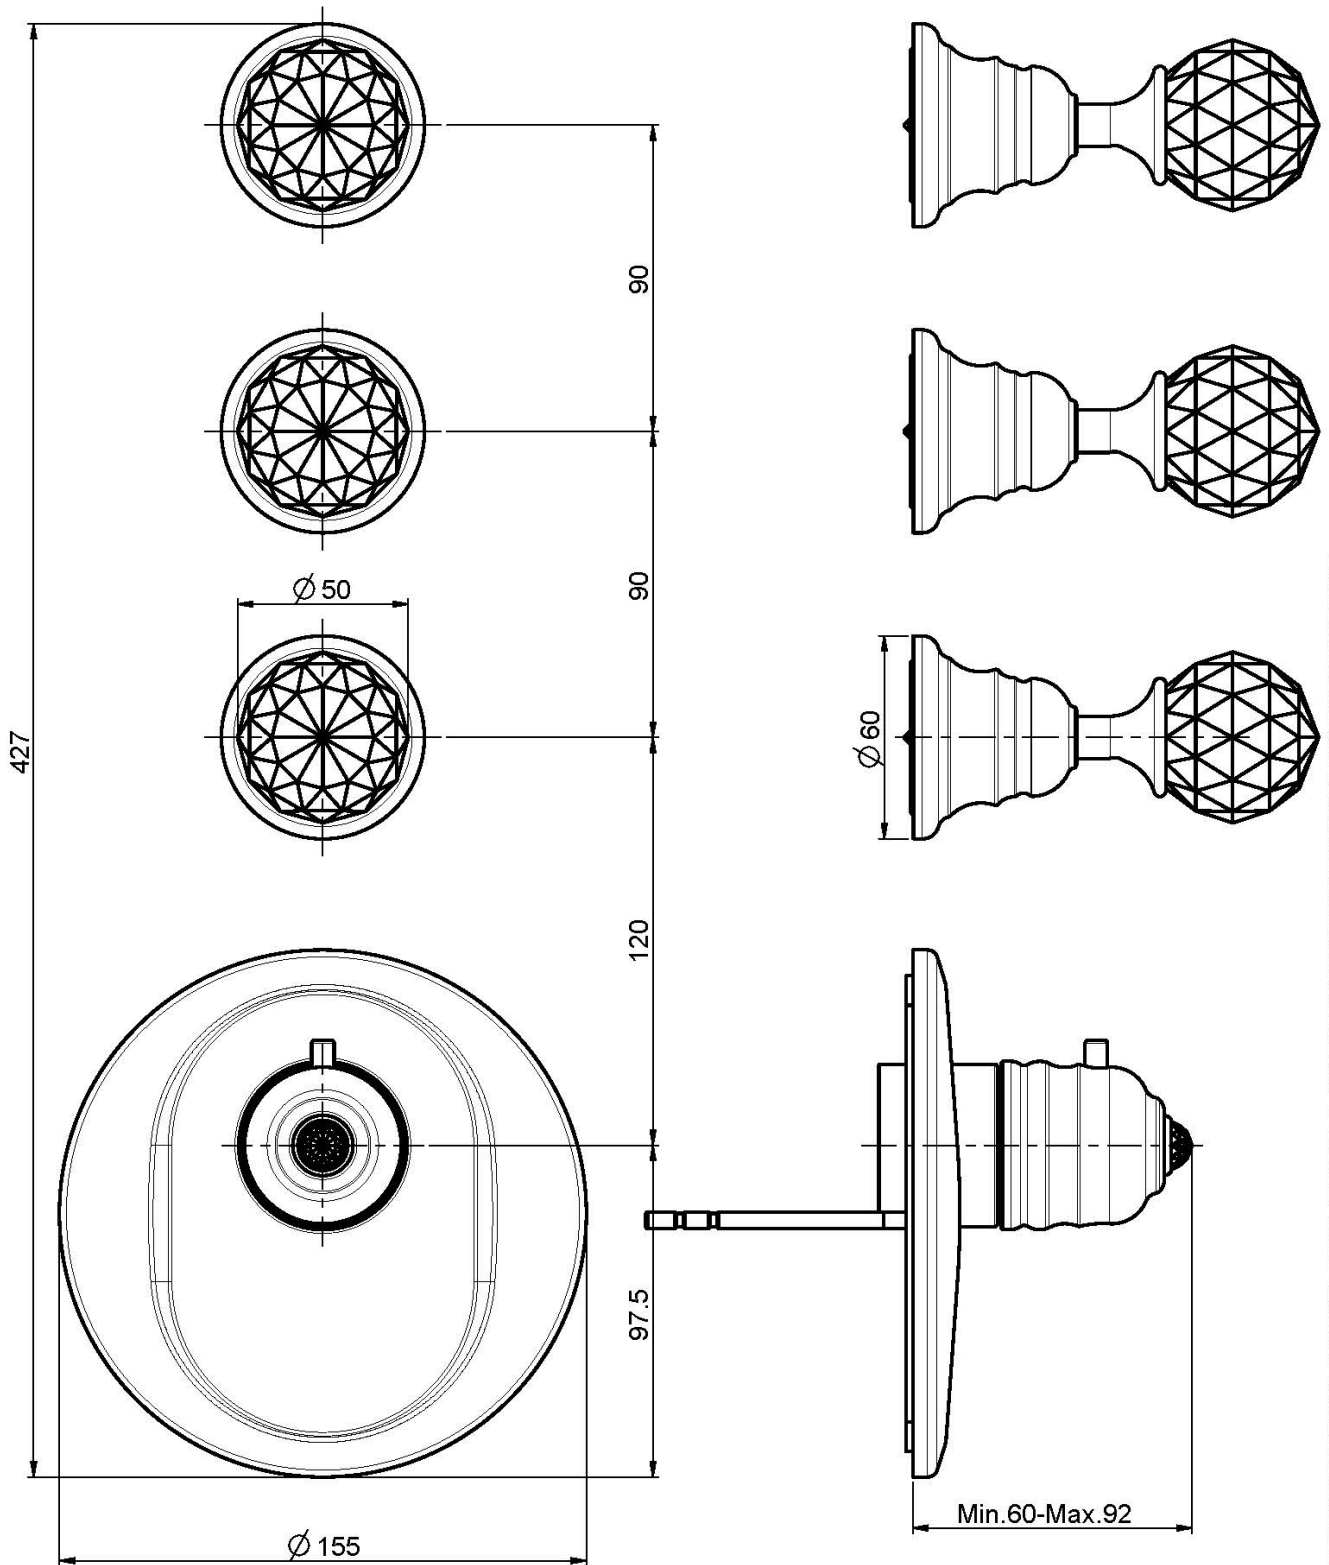

This drawing is the property of FIMA Carlo Frattini. Any complete or partial reproduction, or any transmission to third party without FIMA Carlo Frattini authorization is forbidden.