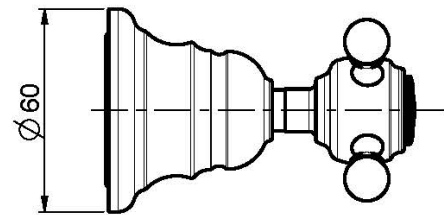

This drawing is the property of FIMA Carlo Frattini. Any complete or partial reproduction, or any transmission to third party without FIMA Carlo Frattini authorization is forbidden.