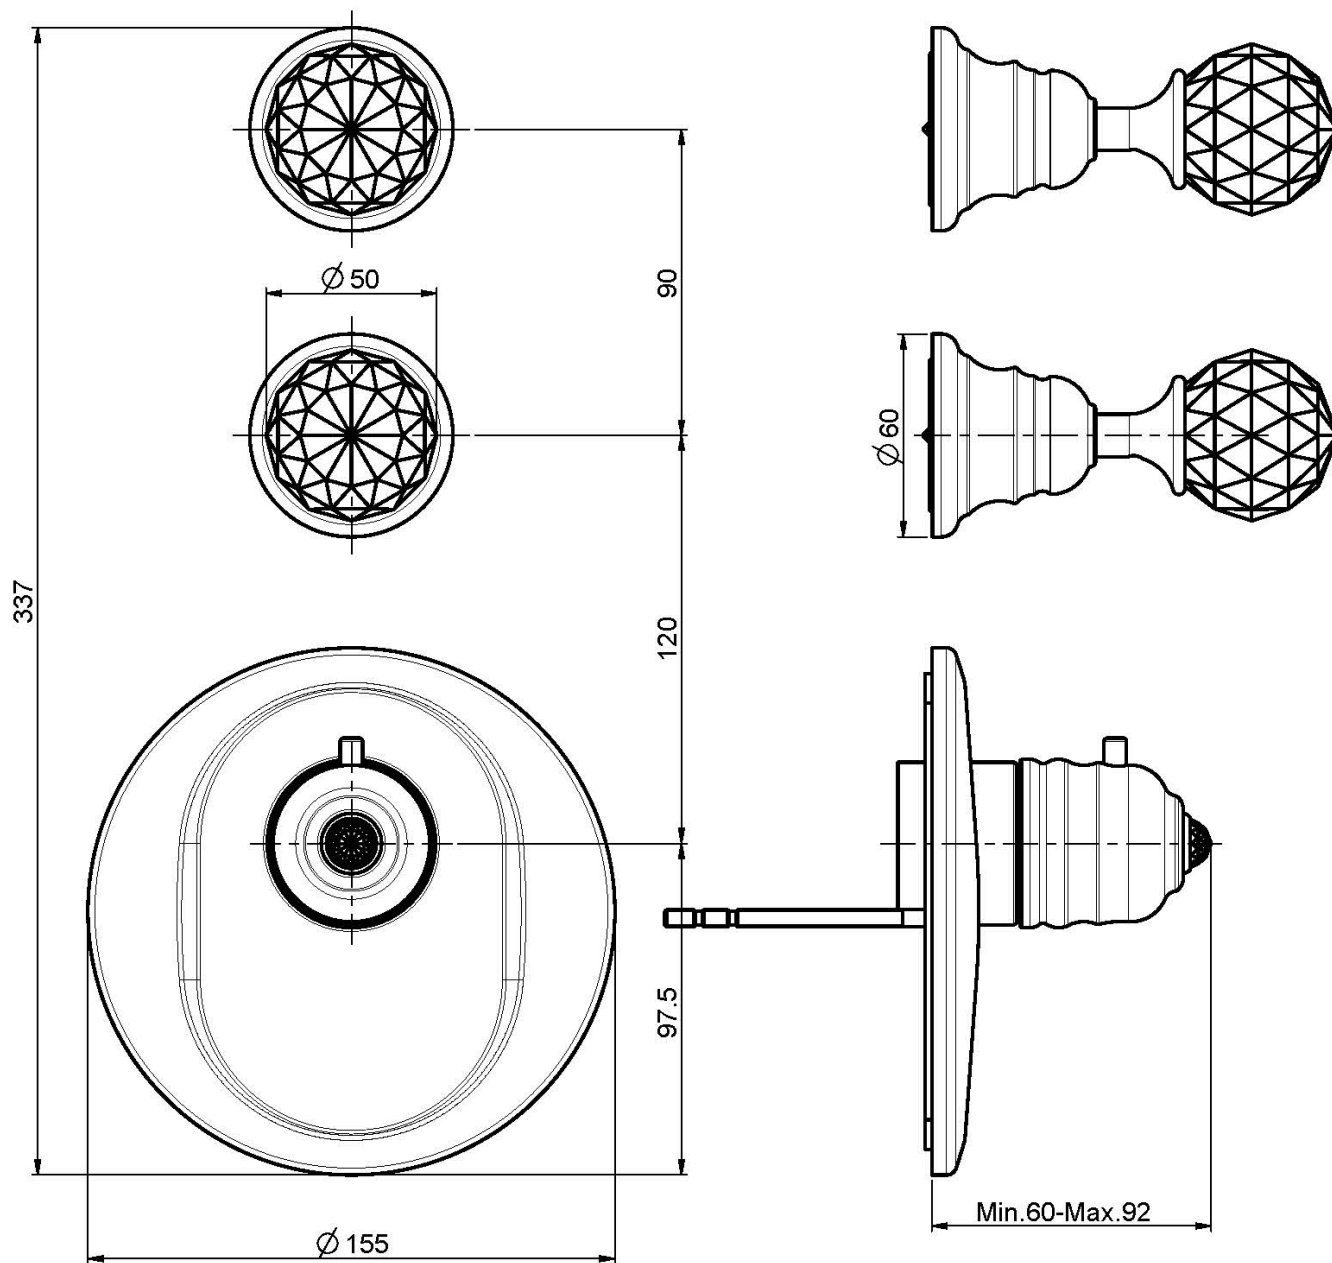

This drawing is the property of FIMA Carlo Frattini. Any complete or partial reproduction, or any transmission to third party without FIMA Carlo Frattini authorization is forbidden.