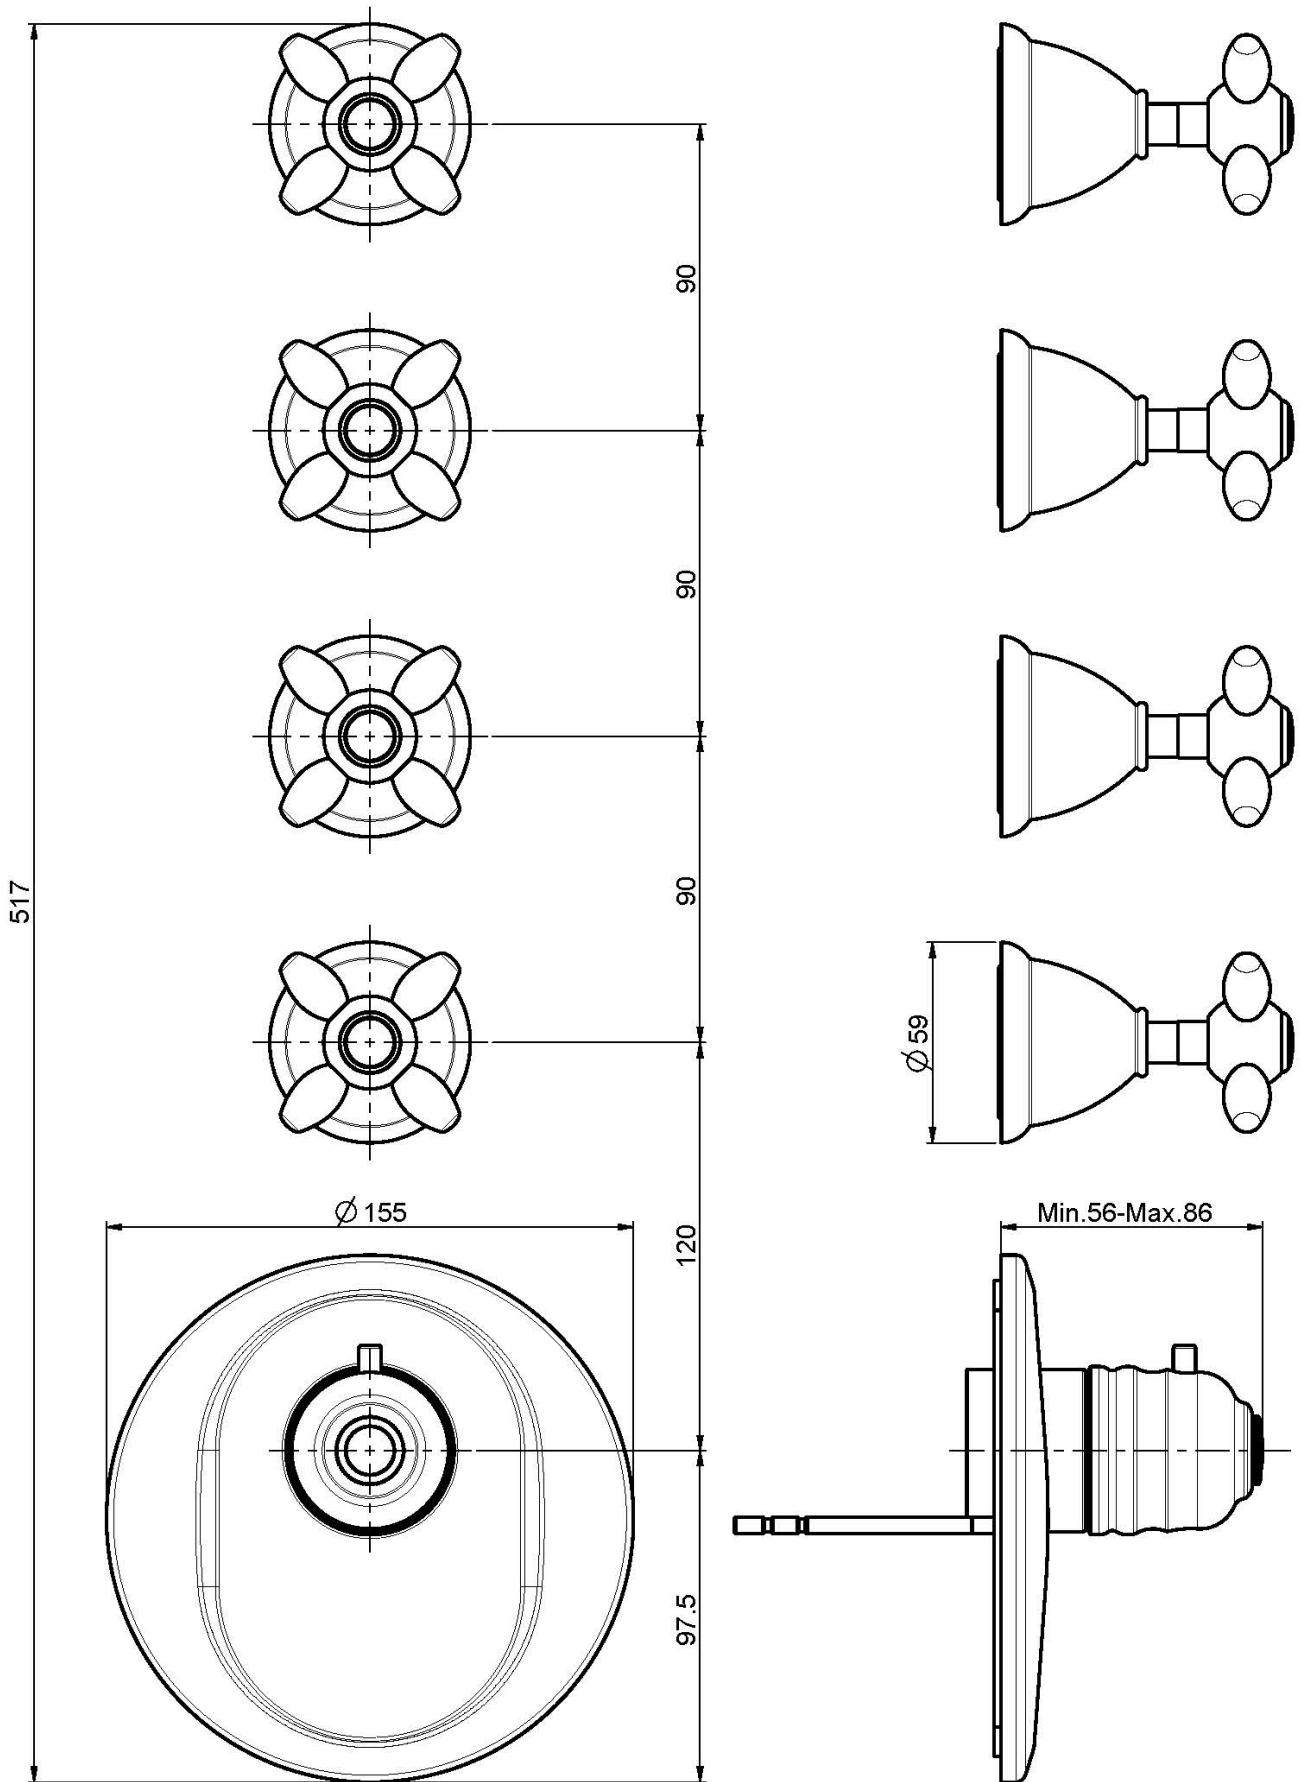

This drawing is the property of FIMA Carlo Frattini. Any complete or partial reproduction, or any transmission to third party without FIMA Carlo Frattini authorization is forbidden.