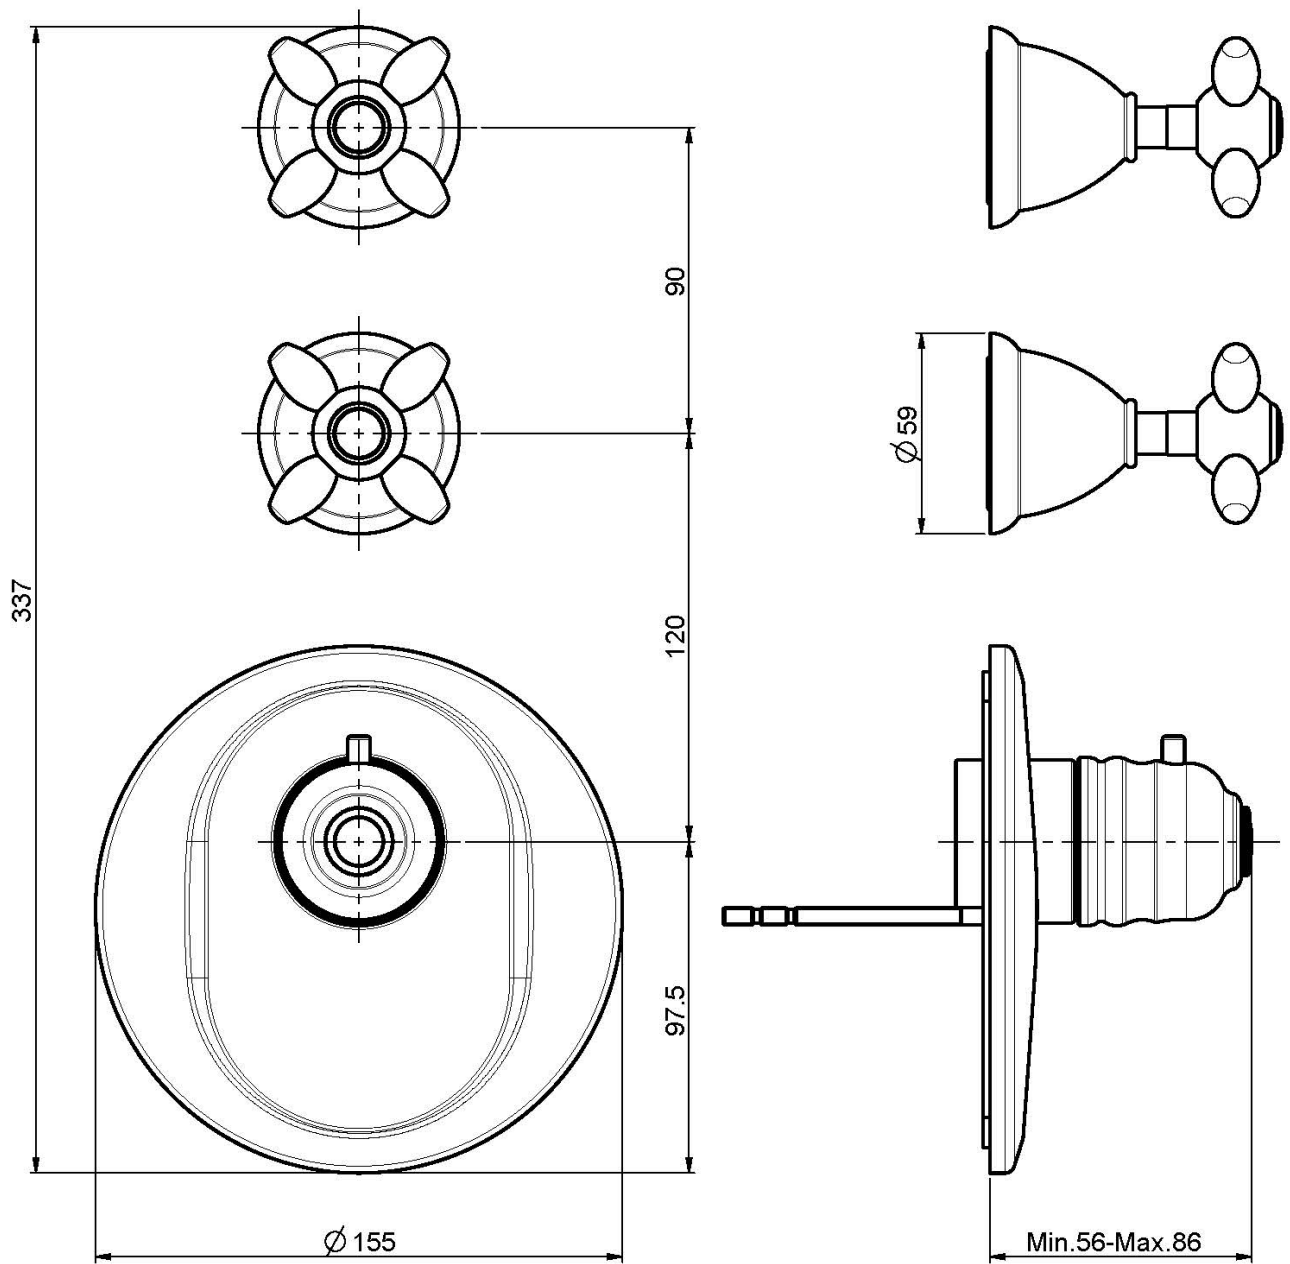

This drawing is the property of FIMA Carlo Frattini. Any complete or partial reproduction, or any transmission to third party without FIMA Carlo Frattini authorization is forbidden.