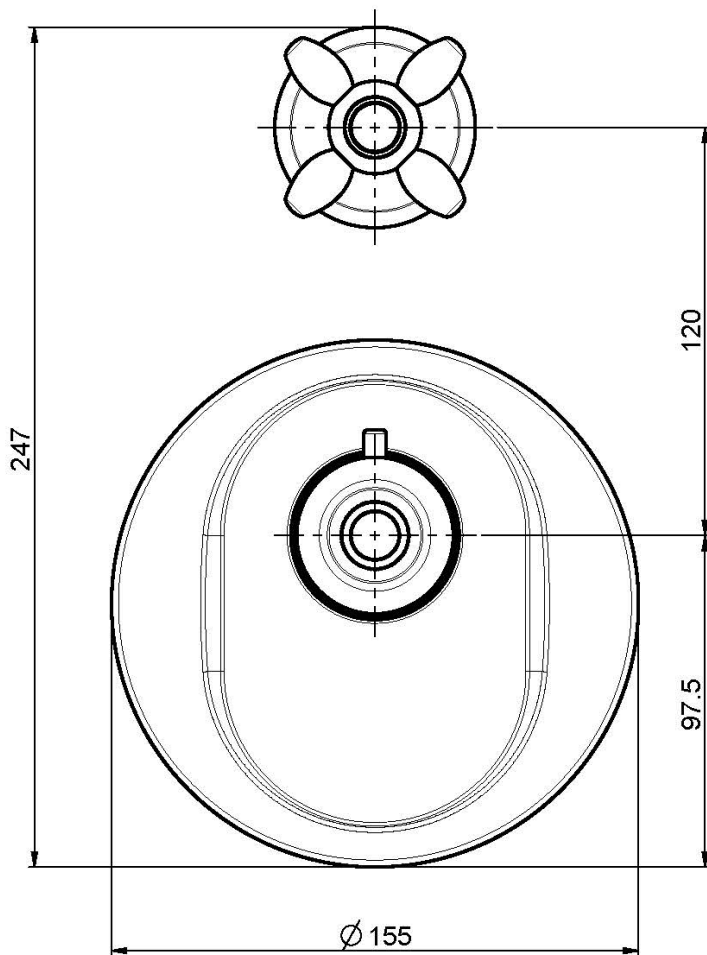

This drawing is the property of FIMA Carlo Frattini. Any complete or partial reproduction, or any transmission to third party without FIMA Carlo Frattini authorization is forbidden.