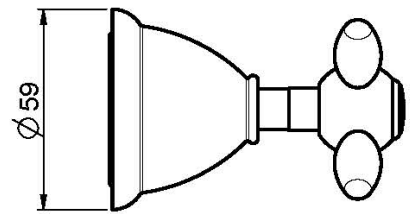

This drawing is the property of FIMA Carlo Frattini. Any complete or partial reproduction, or any transmission to third party without FIMA Carlo Frattini authorization is forbidden.