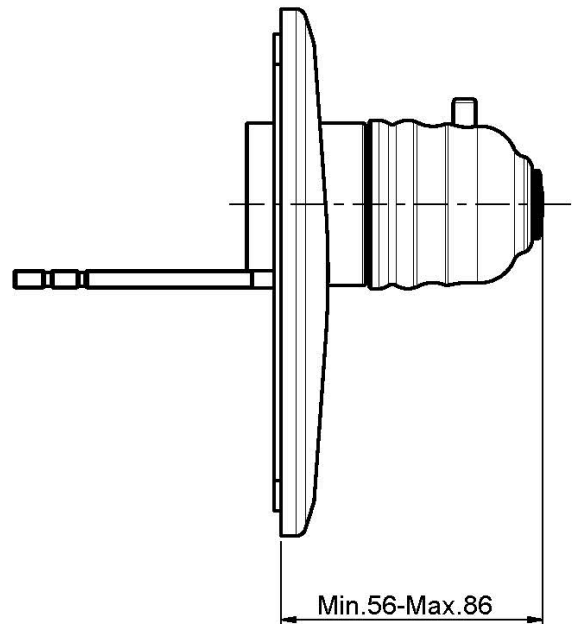

This drawing is the property of FIMA Carlo Frattini. Any complete or partial reproduction, or any transmission to third party without FIMA Carlo Frattini authorization is forbidden.