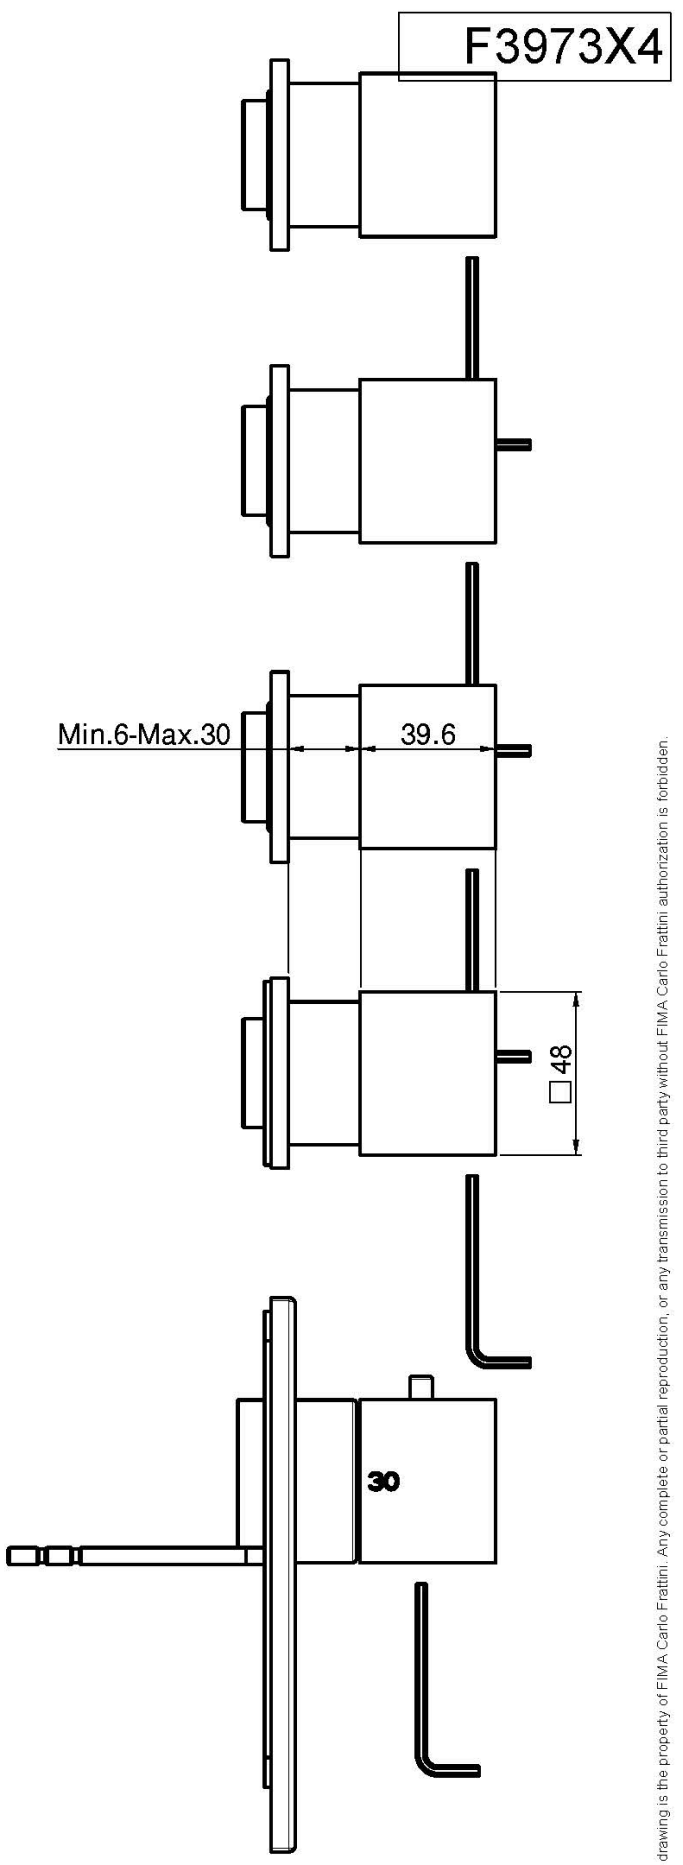

fima | **CARLO FRATTINI**

This drawing is the property of FIMA Carlo Frattini. Any complete or partial reproduction, or any transmission to third party without FIMA Carlo Frattini authorization is forbidden.