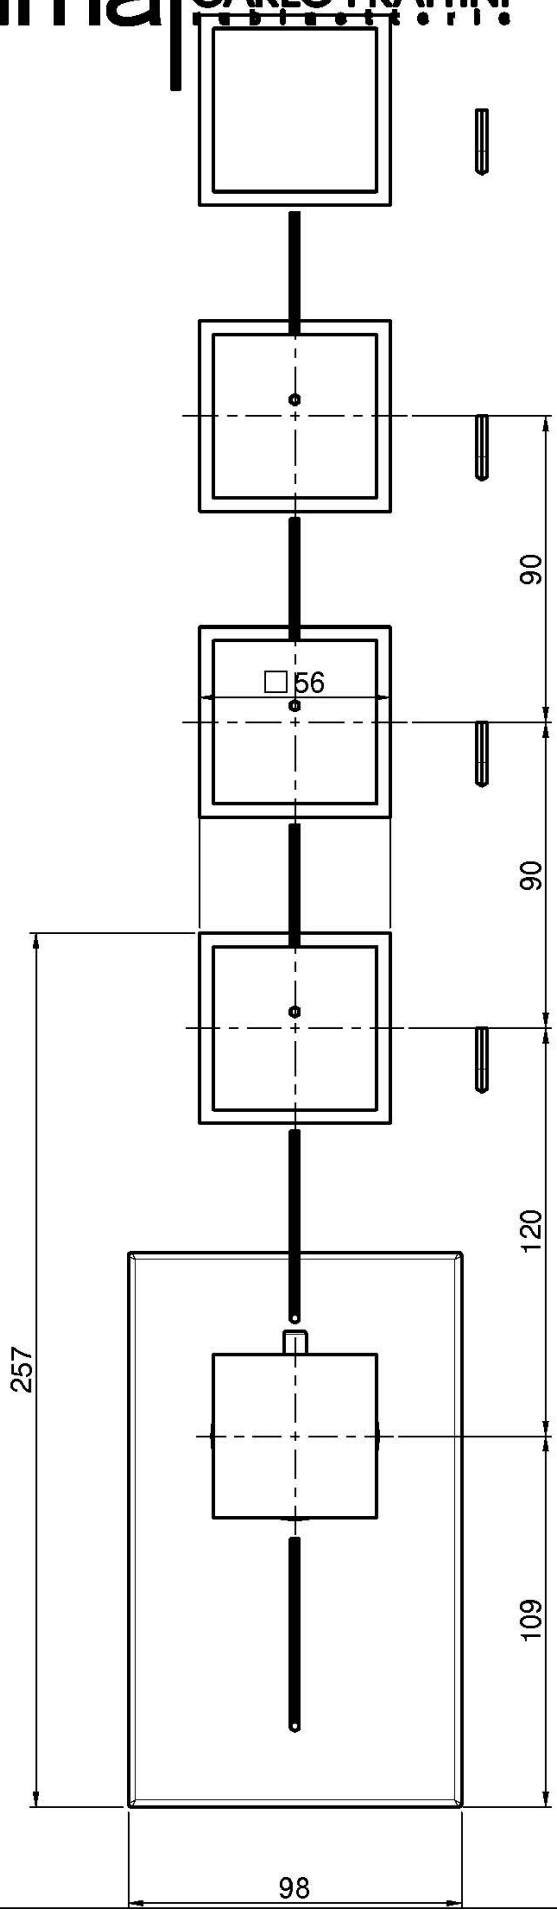

fima | **CARLO FRATTINI**

This drawing is the property of FIMA Carlo Frattini. Any complete or partial reproduction, or any transmission to third party without FIMA Carlo Frattini authorization is forbidden.