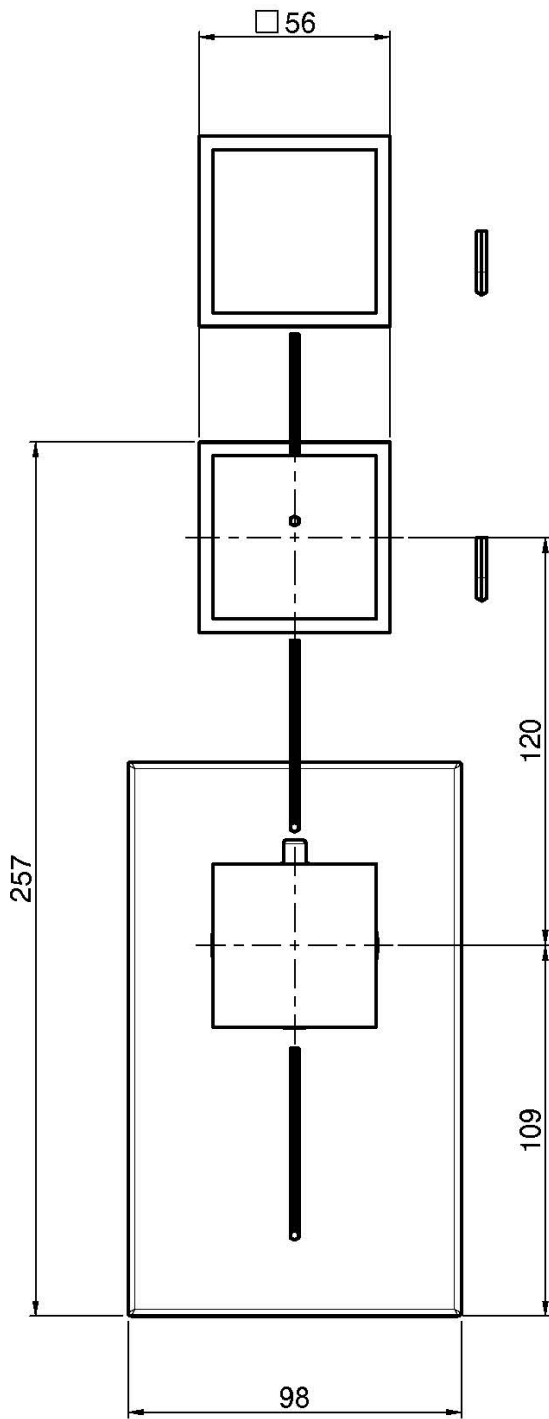

This drawing is the property of FIMA Carlo Frattini. Any complete or partial reproduction, or any transmission to third party without FIMA Carlo Frattini authorization is forbidden.