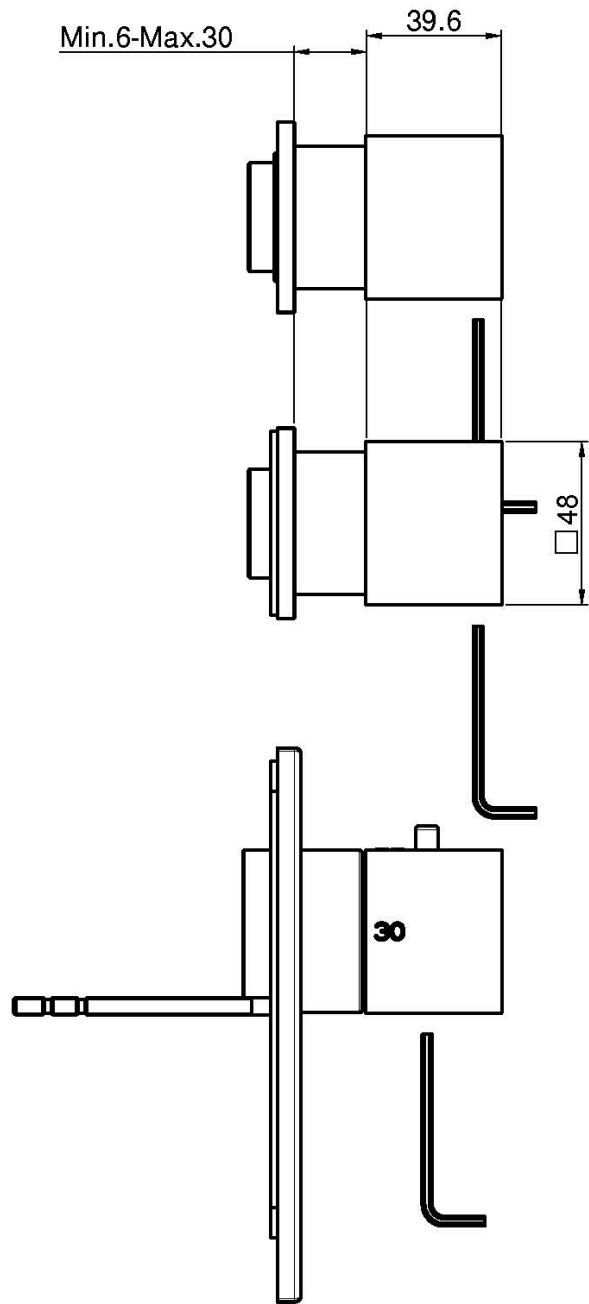

This drawing is the property of FIMA Carlo Frattini. Any complete or partial reproduction, or any transmission to third party without FIMA Carlo Frattini authorization is forbidden.