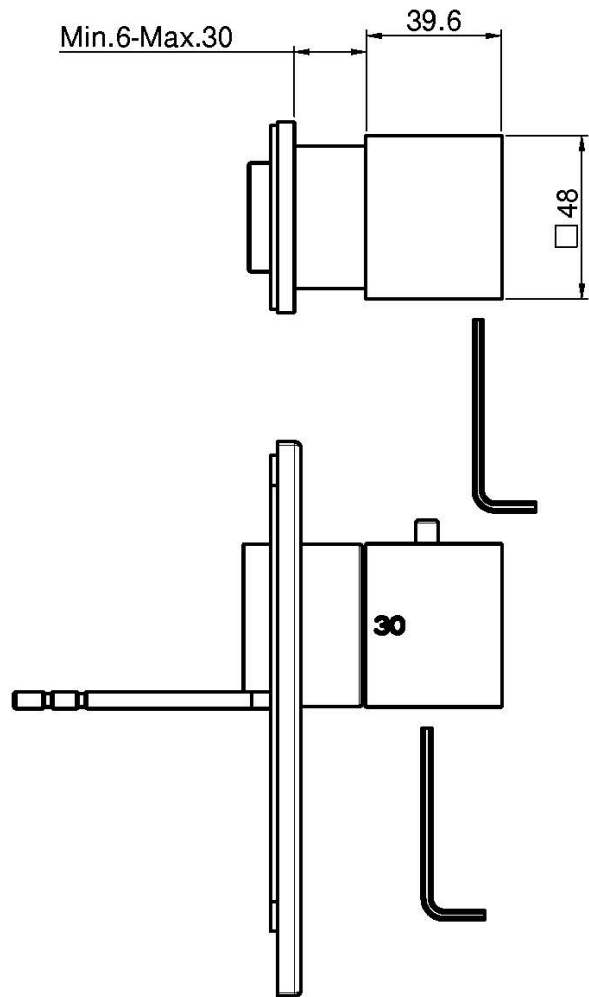

This drawing is the property of FIMA Carlo Frattini. Any complete or partial reproduction, or any transmission to third party without FIMA Carlo Frattini authorization is forbidden.