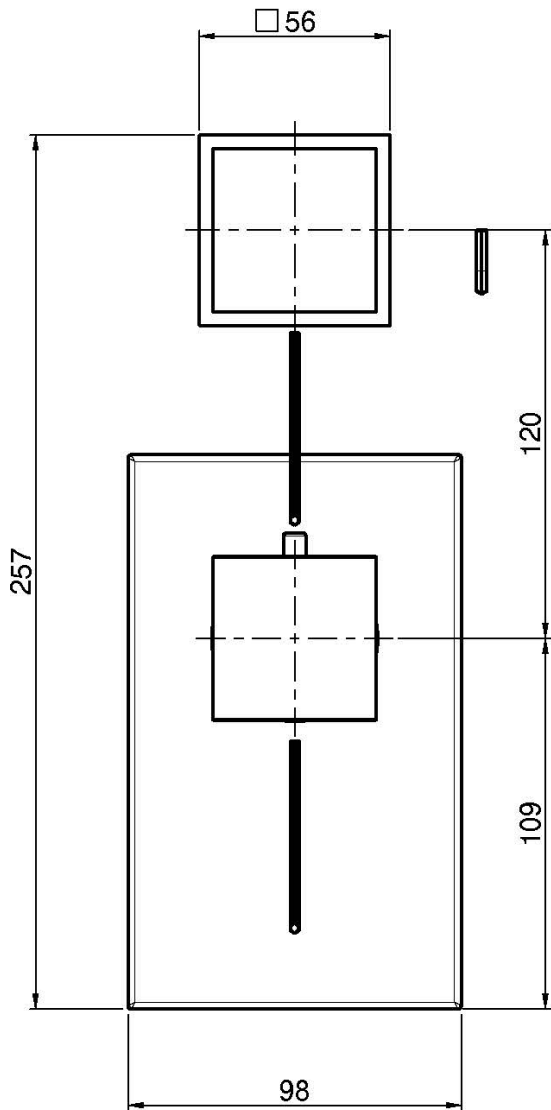

This drawing is the property of FIMA Carlo Frattini. Any complete or partial reproduction, or any transmission to third party without FIMA Carlo Frattini authorization is forbidden.