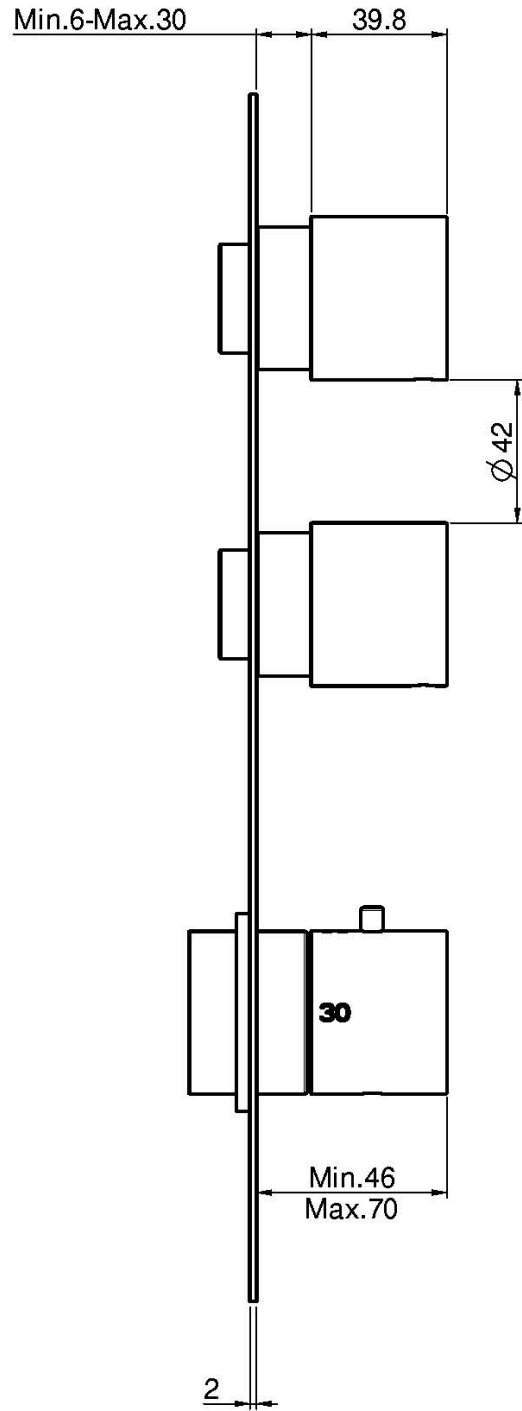

This drawing is the property of FIMA Carlo Frattini. Any complete or partial reproduction, or any transmission to third party without FIMA Carlo Frattini authorization is forbidden.