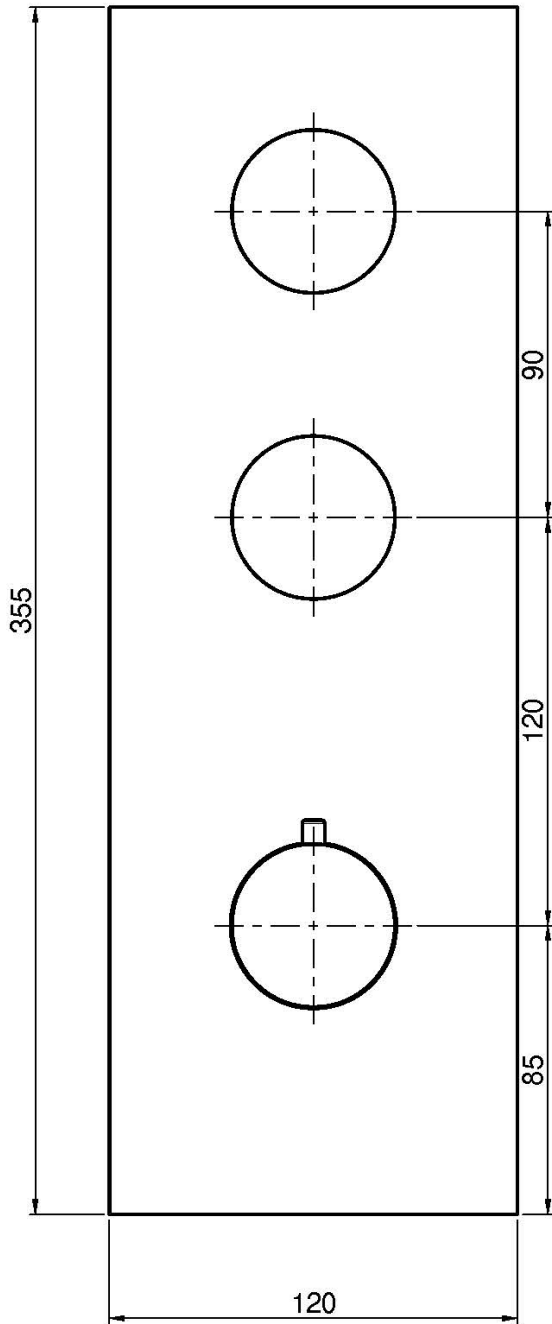

This drawing is the property of FIMA Carlo Frattini. Any complete or partial reproduction, or any transmission to third party without FIMA Carlo Frattini authorization is forbidden.