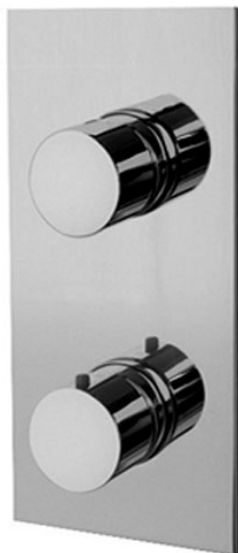

Code F3869X1

THERMOSTATIC BUILT-IN SHOWER MIXER

- horizontal or vertical installation
- exposed part only
- volume control valve
- safety stop handle 38°
- **built-in part to be ordered separately**

IMAGE

Finishing

-  CHROM
CR
-  BRUSHED NICKEL
SN
-  BLACK CHROME
CN
-  BRUSHED BLACK CHROME
CS
-  WHITE MATT
BS
-  BLACK MATT
NS
-  GOLD
OR
-  BRUSHED GOLD
OS
-  OLD BRONZE
BR
-  ANTIQUE COPPER
RA

PRODUCTS NEEDED TO BE ORDERED SEPARATELY