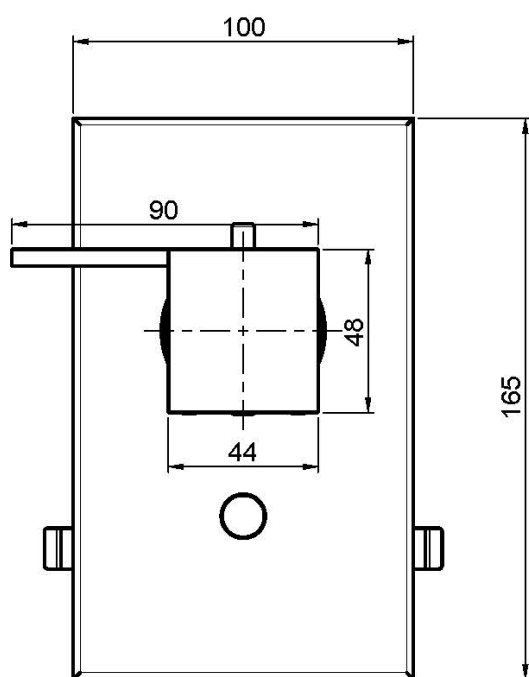

This drawing is the property of FIMA Carlo Frattini. Any complete or partial reproduction, or any transmission to third party without FIMA Carlo Frattini authorization is forbidden.