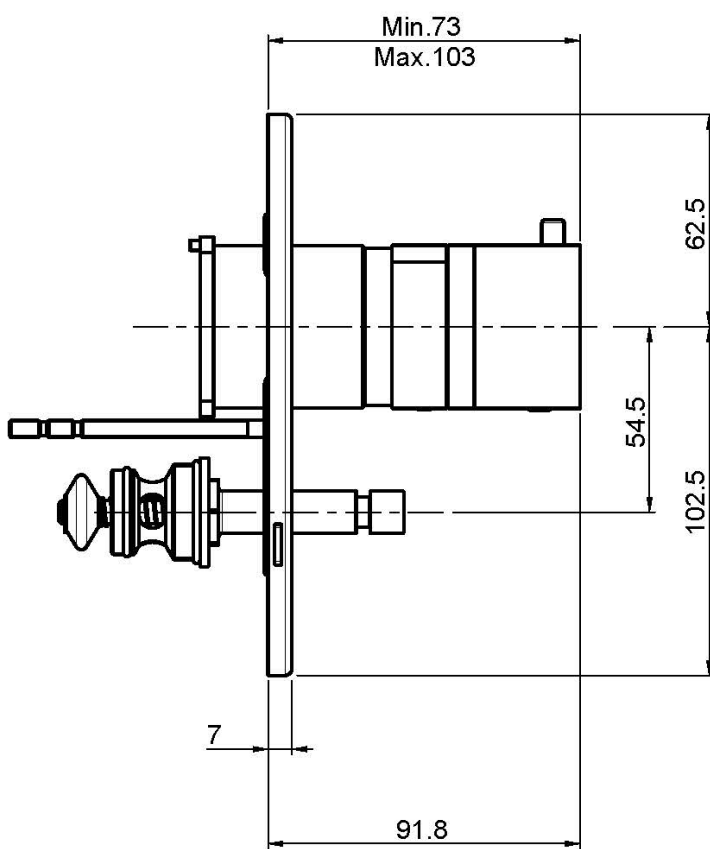

This drawing is the property of FIMA Carlo Frattini. Any complete or partial reproduction, or any transmission to third party without FIMA Carlo Frattini authorization is forbidden.