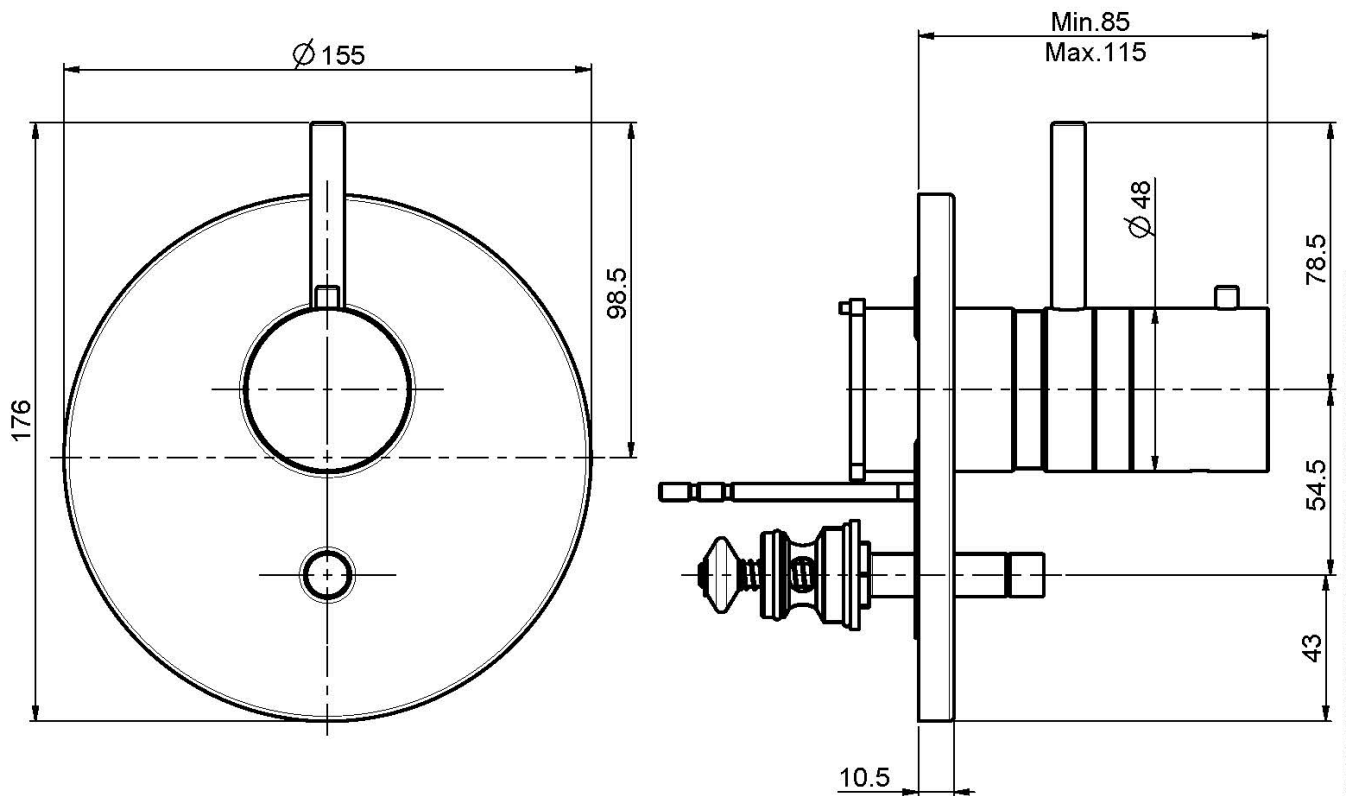

This drawing is the property of FIMA Carlo Frattini. Any complete or partial reproduction, or any transmission to third party without FIMA Carlo Frattini authorization is forbidden.