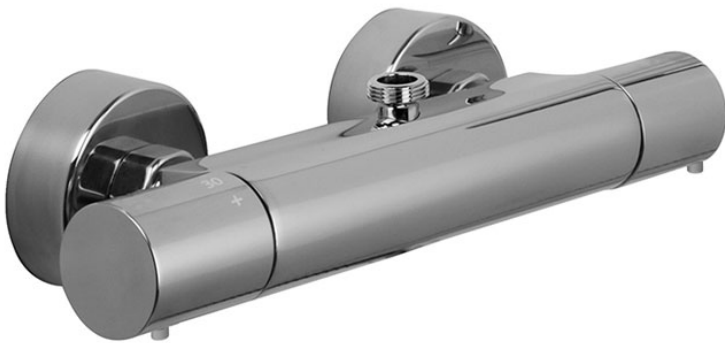

Code F4275/3

**EXPOSED THERMOSTATIC SHOWER MIXER
WITHOUT SHOWER SET WITH METAL
HANDLES WITH UPPER OUTLET**

- n. 2 eccentric couplings 1/2"
- upper outlet only
- COLD BODY

IMAGE

Finishing

-  CHROM
CR
-  BRUSHED NICKEL
SN
-  BLACK CHROME
CN
-  BRUSHED BLACK CHROME
CS
-  WHITE MATT
BS
-  BLACK MATT
NS
-  GOLD
OR
-  BRUSHED GOLD
OS
-  OLD BRONZE
BR
-  ANTIQUE COPPER
RA