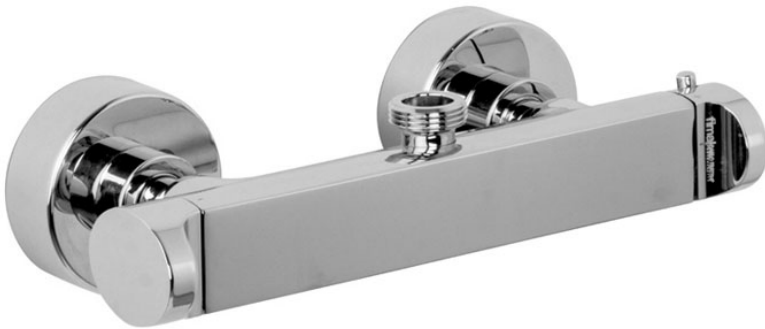

Code F4225/3

**EXPOSED THERMOSTATIC SHOWER MIXER
WITHOUT SHOWER SET WITH METAL
HANDLES WITH UPPER OUTLET**

- n. 2 eccentric couplings 1/2"
- upper outlet only

Finishing

- CHROM
  CR
- BRUSHED NICKEL
  SN
- WHITE MATT
  BS
- BLACK MATT
  NS

IMAGE

See the general sales conditions in our current pricelist