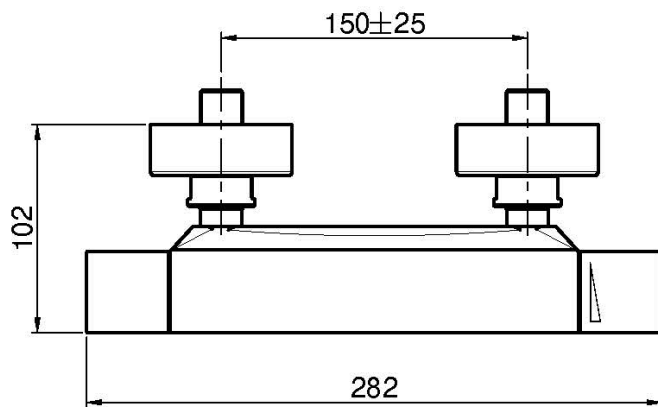

This drawing is the property of FIMA Carlo Frattini. Any complete or partial reproduction, or any transmission to third party without FIMA Carlo Frattini authorization is forbidden.