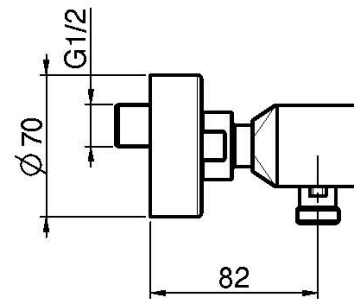

This drawing is the property of FIMA Carlo Frattini. Any complete or partial reproduction, or any transmission to third party without FIMA Carlo Frattini authorization is forbidden.