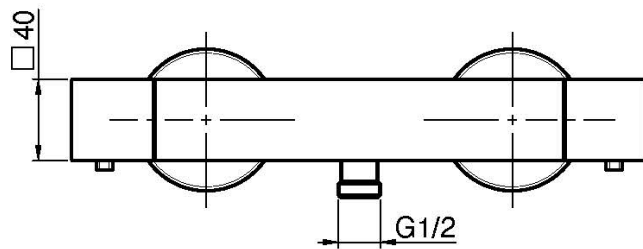

This drawing is the property of FIMA Carlo Frattini. Any complete or partial reproduction, or any transmission to third party without FIMA Carlo Frattini authorization is forbidden.