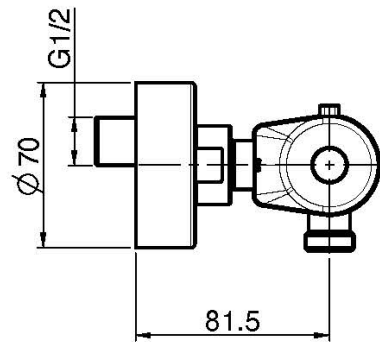

Code F4215/1

**EXPOSED THERMOSTATIC SHOWER MIXER
WITHOUT SHOWER SET WITH METAL
HANDLES**

- n. 2 eccentric couplings 1/2"
- energy saving thermostatic cartridge (MAX 50°)
- water saving 50%
- COLD BODY

Finishing

-  CHROM
CR
-  BRUSHED NICKEL
SN
-  WHITE MATT
BS
-  BLACK MATT
NS

IMAGE

See the general sales conditions in our current pricelist

F4215/1

This drawing is the property of FIMA Carlo Frattini. Any complete or partial reproduction, or any transmission to third party without FIMA Carlo Frattini authorization is forbidden.