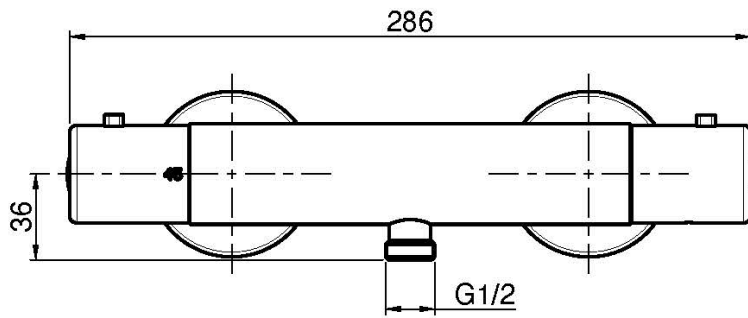

F4215/1

This drawing is the property of FIMA Carlo Frattini. Any complete or partial reproduction, or any transmission to third party without FIMA Carlo Frattini authorization is forbidden.