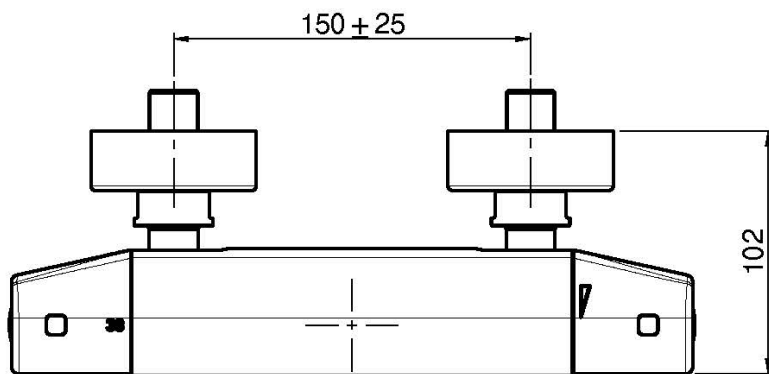

Code F4215/1

**EXPOSED THERMOSTATIC SHOWER MIXER
WITHOUT SHOWER SET WITH METAL
HANDLES**

- n. 2 eccentric couplings 1/2"
- energy saving thermostatic cartridge (MAX 50°)
- water saving 50%
- COLD BODY

Finishing

-  CHROM
CR
-  BRUSHED NICKEL
SN
-  WHITE MATT
BS
-  BLACK MATT
NS

IMAGE

See the general sales conditions in our current pricelist

F4215/1

This drawing is the property of FIMA Carlo Frattini. Any complete or partial reproduction, or any transmission to third party without FIMA Carlo Frattini authorization is forbidden.