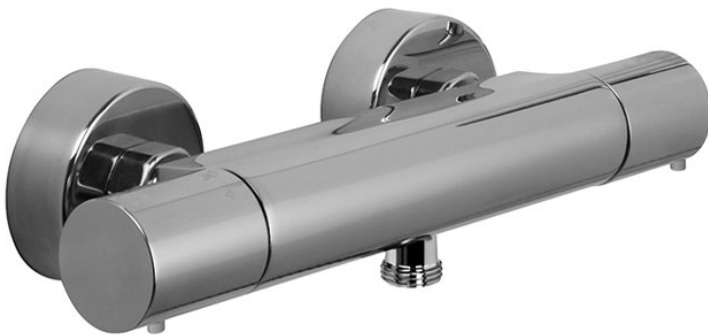

Code F4275/1

**EXPOSED THERMOSTATIC SHOWER MIXER  
WITHOUT SHOWER SET WITH METAL  
HANDLES**

- n. 2 eccentric couplings 1/2"
- water saving 50%
- COLD BODY

IMAGE

Finishing

-  CHROM  
CR
-  BRUSHED NICKEL  
SN
-  BLACK CHROME  
CN
-  BRUSHED BLACK CHROME  
CS
-  WHITE MATT  
BS
-  BLACK MATT  
NS
-  GOLD  
OR
-  BRUSHED GOLD  
OS
-  OLD BRONZE  
BR
-  ANTIQUE COPPER  
RA