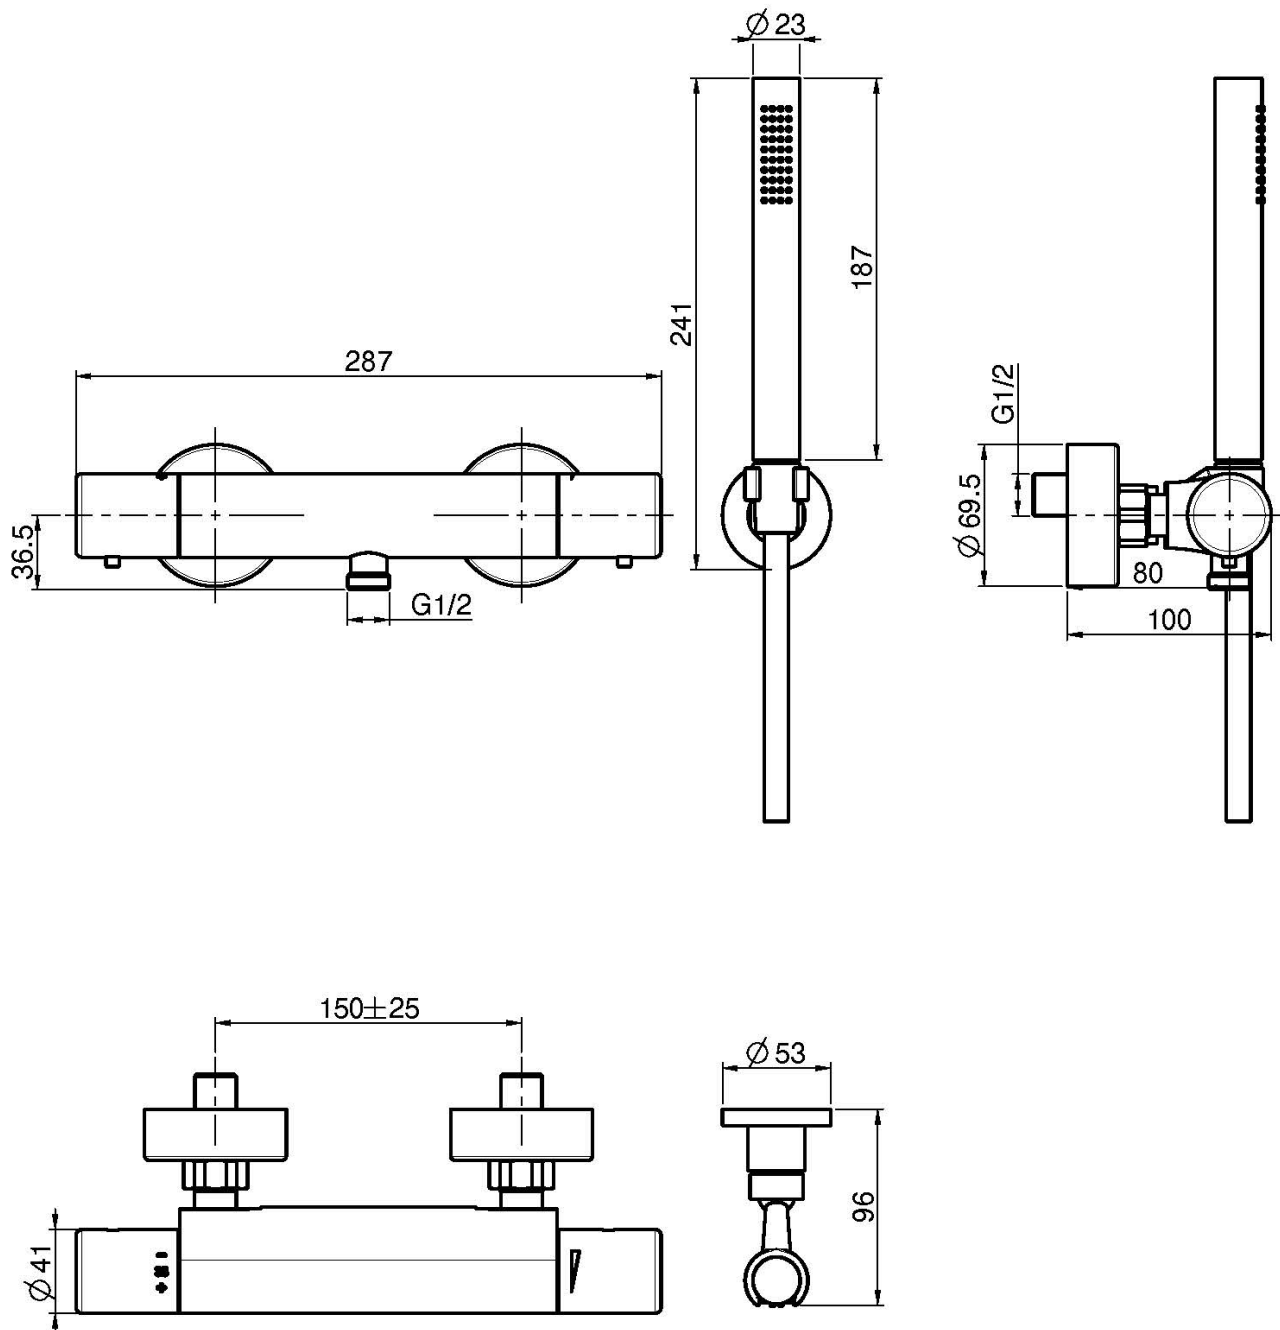

F4275CR

This drawing is the property of FIMA Carlo Frattini. Any complete or partial reproduction, or any transmission to third party without FIMA Carlo Frattini authorization is forbidden.